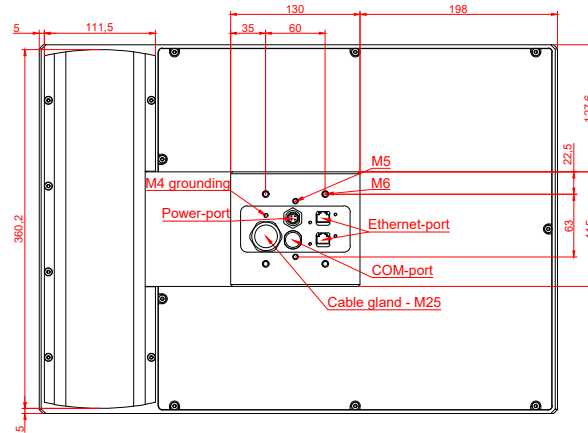

CP7731-0000, CP7731-0001
with
C9900-E818
C9900-M405

connection-console (by customer)
Rittal CP6206.490
Rittal CP6508.020

main dimensions and fixing points

front view

side view

rear view

mounting arm adapter from top

rear view

mounting arm adapter from bottom