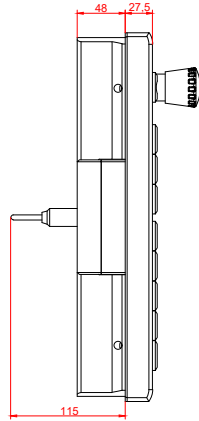

CP7731-0000, CP7731-0001
with
C9900-E818
C9900-M405

connection-console (by customer)
Rittal CP6206.490
Rittal CP6508.020

main dimensions and fixing points

front view

side view

rear view

mounting arm adapter from top

rear view

mounting arm adapter from bottom