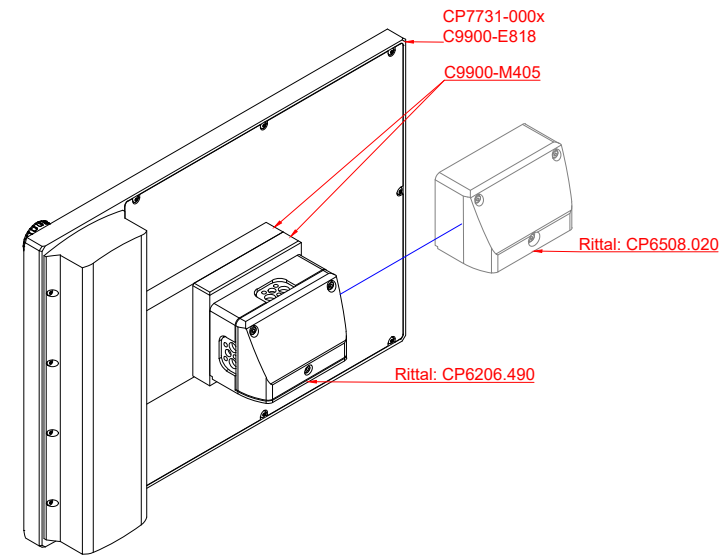

CP7731-0000, CP7731-0001
with
C9900-E818
C9900-M405

connection-console (by customer)
Rittal CP6206.490
Rittal CP6508.020

main dimensions and fixing points

front view

side view

rear view

mounting arm adapter from top

rear view

mounting arm adapter from bottom