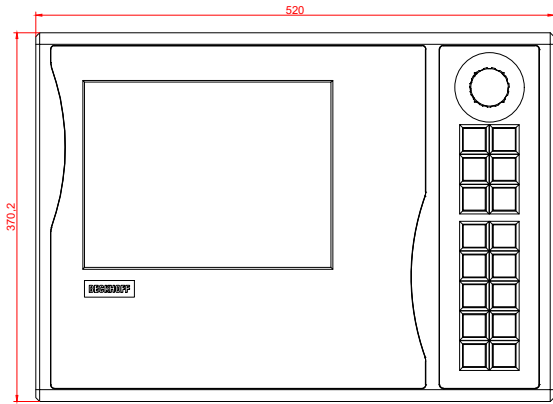

CP7731-0000, CP7731-0001
with
C9900-E818
C9900-M405

connection-console (by customer)
Rittal CP6206.490
Rittal CP6508.020

main dimensions and fixing points

front view

side view

rear view

mounting arm adapter from top

rear view

mounting arm adapter from bottom