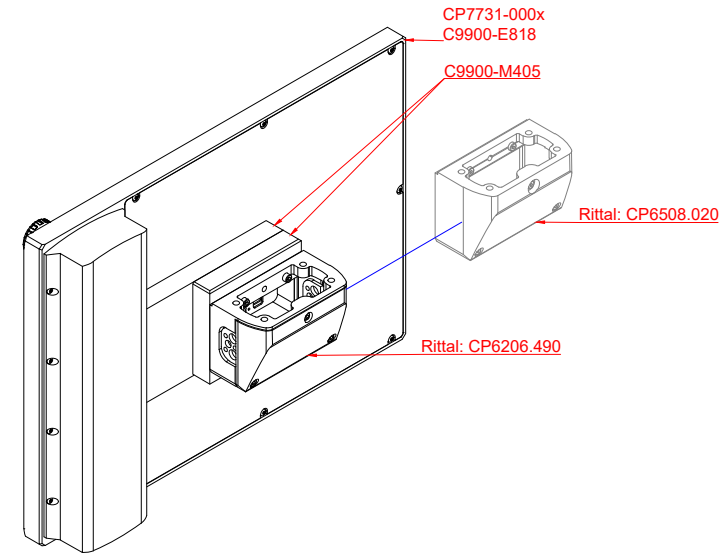

CP7731-0000, CP7731-0001
with
C9900-E818
C9900-M405

connection-console (by customer)
Rittal CP6206.490
Rittal CP6508.020

main dimensions and fixing points

front view

side view

rear view

mounting arm adapter from top

rear view

mounting arm adapter from bottom