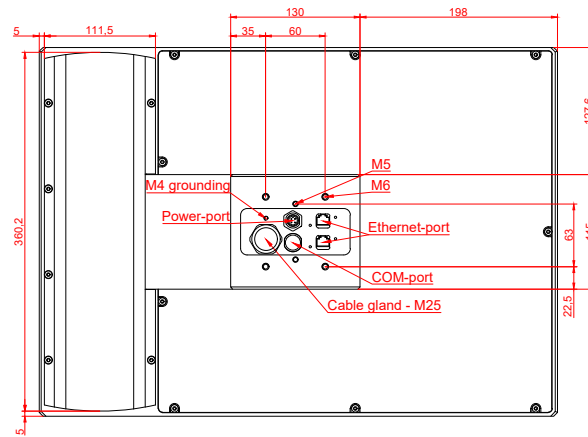

CP7731-0000, CP7731-0001
with
C9900-E818
C9900-M405

connection-console (by customer)
Rittal CP6206.490
Rittal CP6508.020

main dimensions and fixing points

front view

side view

rear view

mounting arm adapter from top

rear view

mounting arm adapter from bottom