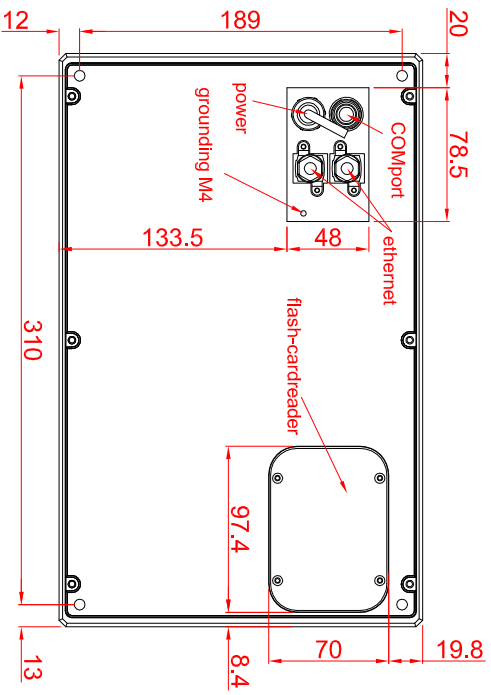

CP7729-0001

main dimensions and
fixing points

dimensions in mm

rear view

left view

front view