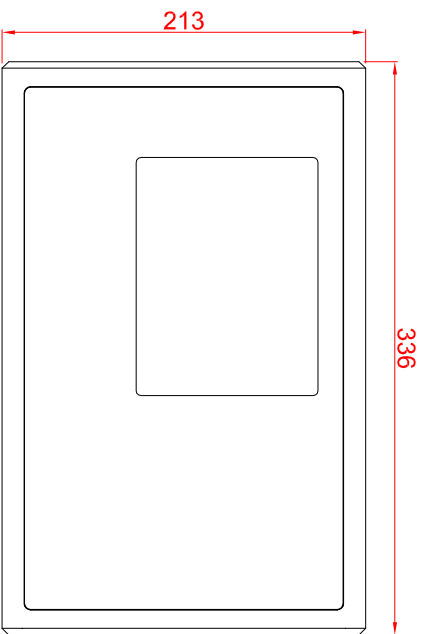

CP7729-0001

main dimensions and
fixing points

dimensions in mm

rear view

left view

front view