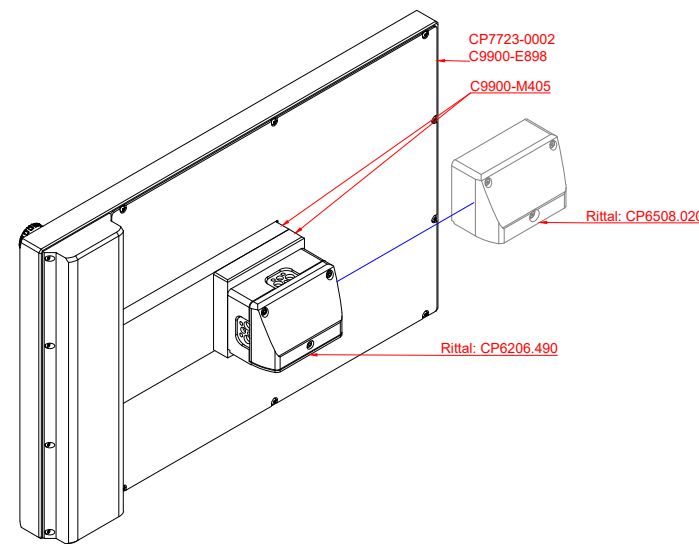

CP7723-0002  
with  
C9900-E898  
C9900-M405

connection-console (by customer)  
Rittal CP6206.490  
Rittal CP6508.020

main dimensions and fixing points

front view

side view

rear view

mounting arm adapter from top

rear view

mounting arm adapter from bottom