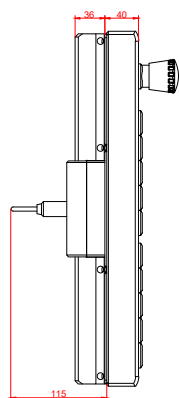

CP7723-0002  
with  
C9900-E898  
C9900-M405

connection-console (by customer)  
Rittal CP6206.490  
Rittal CP6508.020

main dimensions and fixing points

front view

side view

rear view

mounting arm adapter from top

rear view

mounting arm adapter from bottom