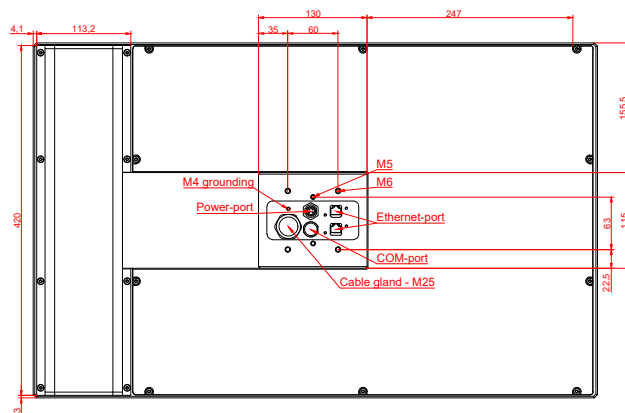

CP7723-0002  
with  
C9900-E898  
C9900-M405

connection-console (by customer)  
Rittal CP6206.490  
Rittal CP6508.020

main dimensions and fixing points

front view

side view

rear view

mounting arm adapter from top

rear view

mounting arm adapter from bottom