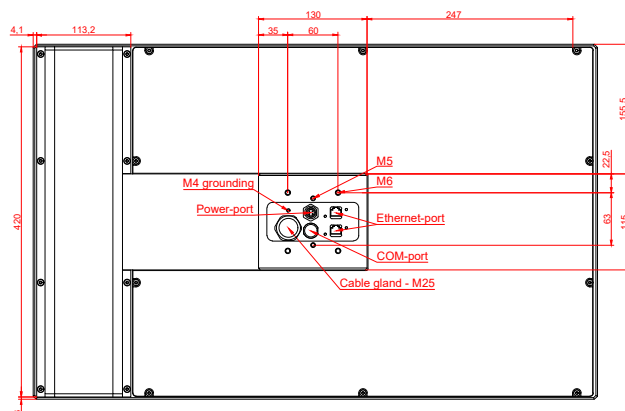

CP7723-0002  
with  
C9900-E898  
C9900-M405

connection-console (by customer)  
Rittal CP6206.490  
Rittal CP6508.020

main dimensions and fixing points

front view

side view

rear view

mounting arm adapter from top

rear view

mounting arm adapter from bottom