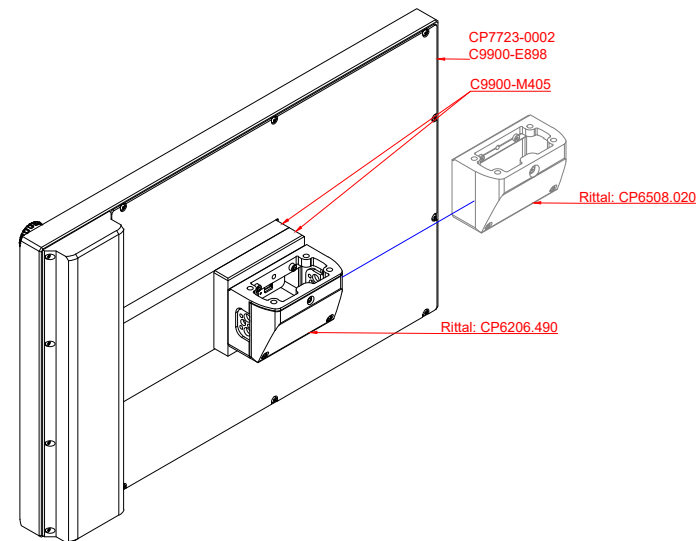

CP7723-0002  
with  
C9900-E898  
C9900-M405

connection-console (by customer)  
Rittal CP6206.490  
Rittal CP6508.020

main dimensions and fixing points

front view

side view

rear view

mounting arm adapter from top

rear view

mounting arm adapter from bottom