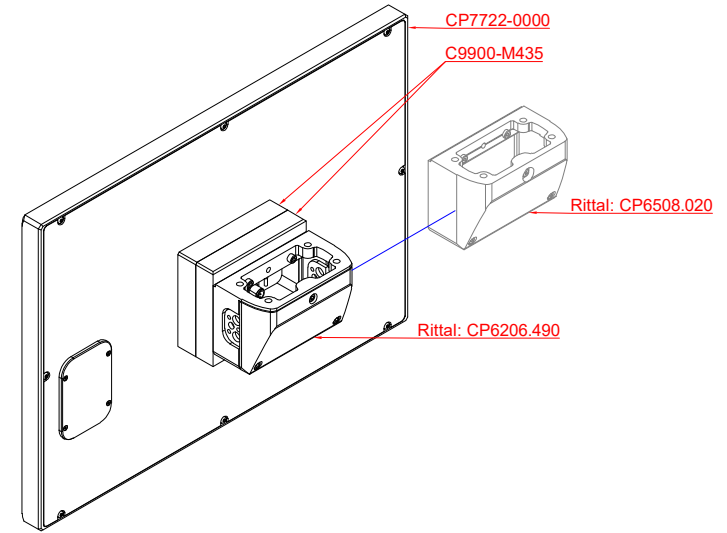

front view

side view

rear view

CP7722-0000  
with  
C9900-M435

connection-console  
Rittal CP6206.490  
Rittal CP6508.020

main dimensions and  
fixing points

front view

side view

rear view