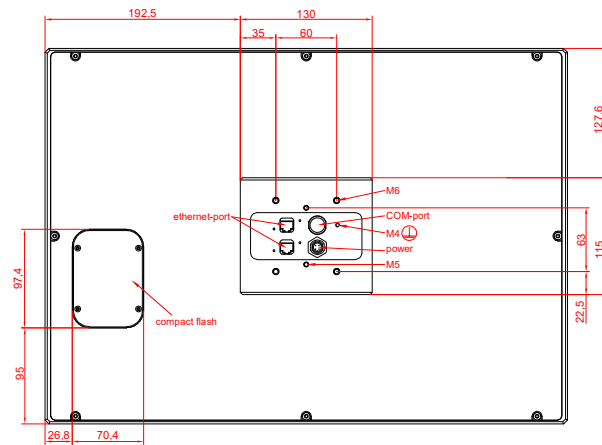

front view

side view

rear view

CP7722-0000  
with  
C9900-M435

connection-console  
Rittal CP6206.490  
Rittal CP6508.020

main dimensions and  
fixing points

front view

side view

rear view