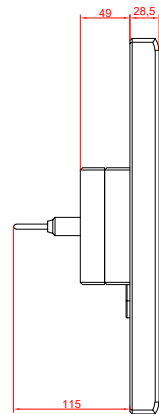

front view

side view

rear view

CP7722-0000  
with  
C9900-M435

connection-console  
Rittal CP6206.490  
Rittal CP6508.020

main dimensions and  
fixing points

front view

side view

rear view