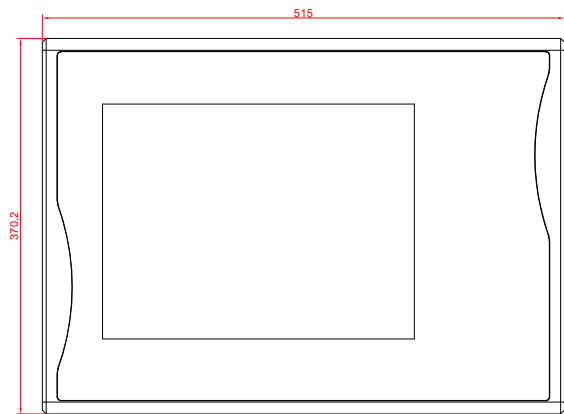

front view

side view

rear view

CP7722-0000  
with  
C9900-M435

connection-console  
Rittal CP6206.490  
Rittal CP6508.020

main dimensions and  
fixing points

front view

side view

rear view