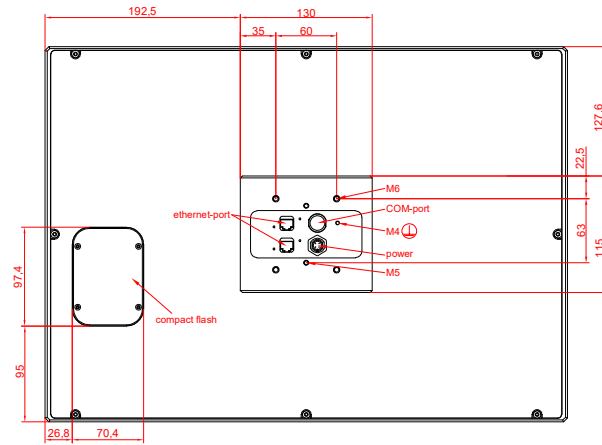

front view

side view

rear view

CP7722-0000  
with  
C9900-M435

connection-console  
Rittal CP6206.490  
Rittal CP6508.020

main dimensions and  
fixing points

front view

side view

rear view