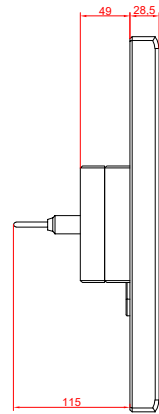

front view

side view

rear view

CP7722-0000  
with  
C9900-M435

connection-console  
Rittal CP6206.490  
Rittal CP6508.020

main dimensions and  
fixing points

front view

side view

rear view