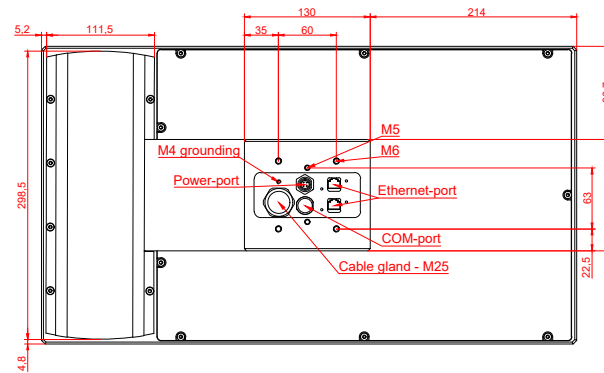

CP7721-0002
with
C9900-E808
C9900-M405

connection-console (by customer)
Rittal CP6206.490
Rittal CP6508.020

main dimensions and fixing points

front view

side view

rear view

mounting arm adapter from top

rear view

mounting arm adapter from bottom