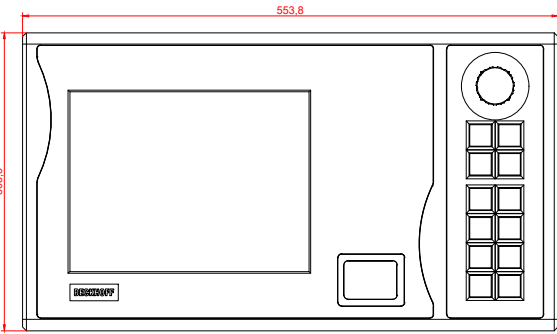

CP7721-0002
with
C9900-E808
C9900-M405

connection-console (by customer)
Rittal CP6206.490
Rittal CP6508.020

main dimensions and fixing points

front view

side view

rear view

mounting arm adapter from top

rear view

mounting arm adapter from bottom