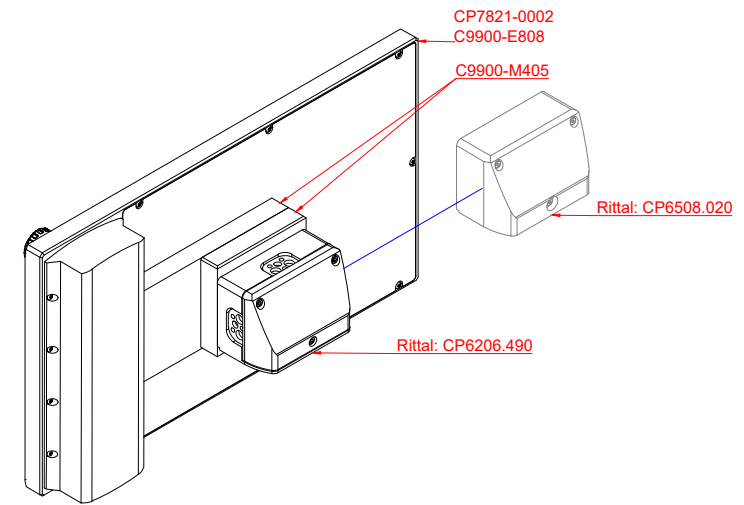

CP7721-0002
with
C9900-E808
C9900-M405

connection-console (by customer)
Rittal CP6206.490
Rittal CP6508.020

main dimensions and fixing points

front view

side view

rear view

mounting arm adapter from top

rear view

mounting arm adapter from bottom