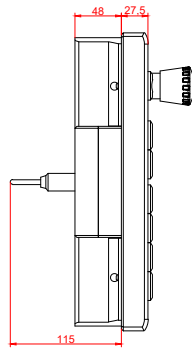

CP7721-0002
with
C9900-E808
C9900-M405

connection-console (by customer)
Rittal CP6206.490
Rittal CP6508.020

main dimensions and fixing points

front view

side view

rear view

mounting arm adapter from top

rear view

mounting arm adapter from bottom