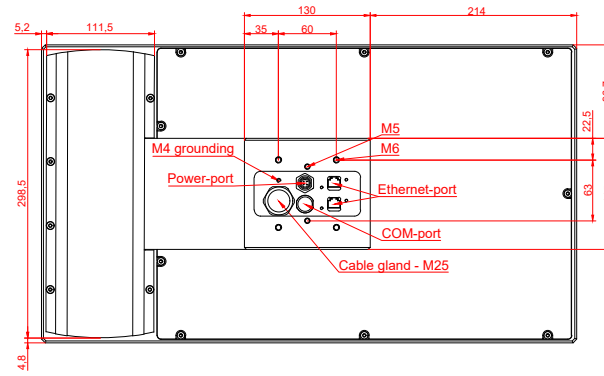

CP7721-0002
with
C9900-E808
C9900-M405

connection-console (by customer)
Rittal CP6206.490
Rittal CP6508.020

main dimensions and fixing points

front view

side view

rear view

mounting arm adapter from top

rear view

mounting arm adapter from bottom