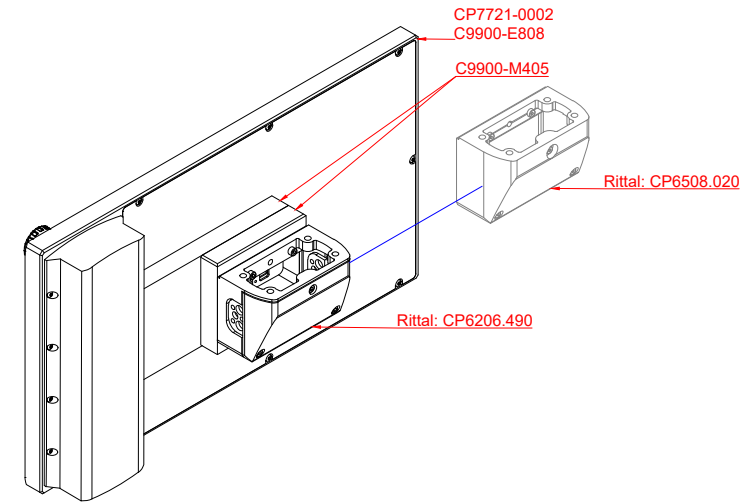

CP7721-0002
with
C9900-E808
C9900-M405

connection-console (by customer)
Rittal CP6206.490
Rittal CP6508.020

main dimensions and fixing points

front view

side view

rear view

mounting arm adapter from top

rear view

mounting arm adapter from bottom