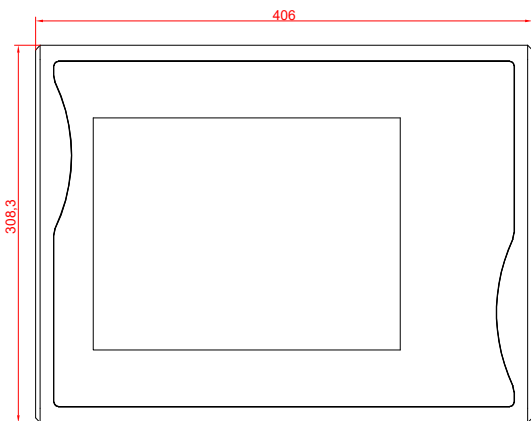

front view

side view

rear view

CP7721-0001
with
C9900-M435

connection-console
Rittal CP6206.490
Rittal CP6508.020

main dimensions and
fixing points

front view

side view

rear view