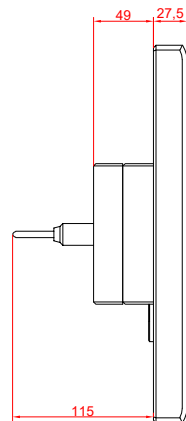

front view

side view

rear view

CP7721-0001
with
C9900-M435

connection-console
Rittal CP6206.490
Rittal CP6508.020

main dimensions and
fixing points

front view

side view

rear view