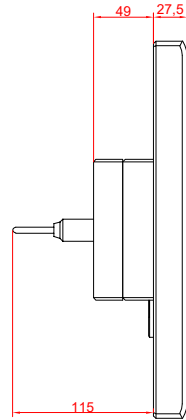

front view

side view

rear view

CP7721-0001
with
C9900-M435

connection-console
Rittal CP6206.490
Rittal CP6508.020

main dimensions and
fixing points

front view

side view

rear view