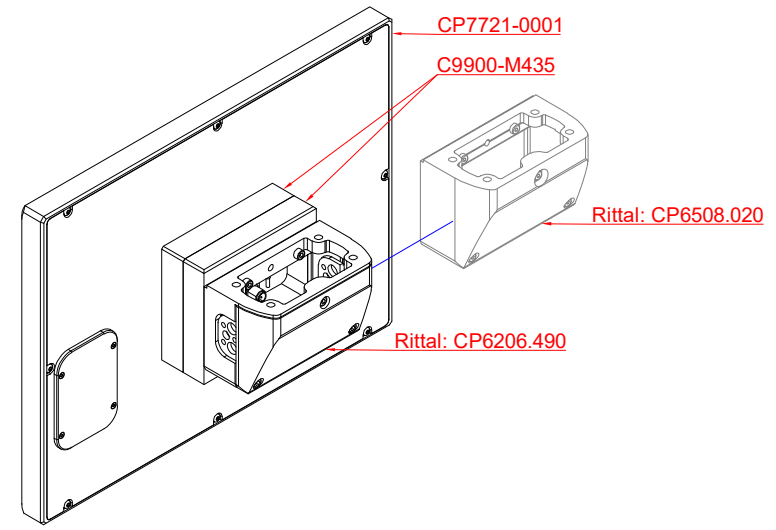

front view

side view

rear view

CP7721-0001
with
C9900-M435

connection-console
Rittal CP6206.490
Rittal CP6508.020

main dimensions and
fixing points

front view

side view

rear view