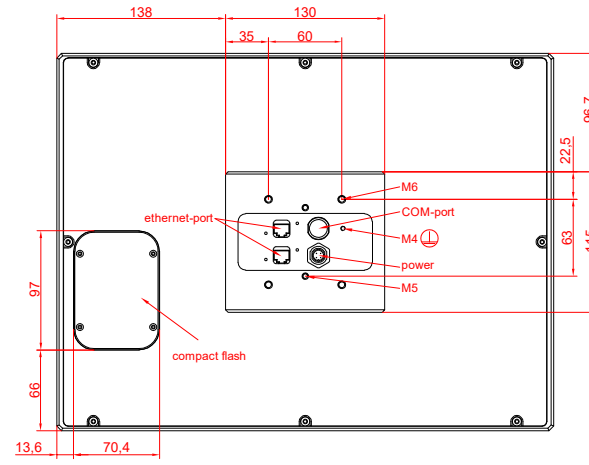

front view

side view

rear view

CP7721-0001
with
C9900-M435

connection-console
Rittal CP6206.490
Rittal CP6508.020

main dimensions and
fixing points

front view

side view

rear view