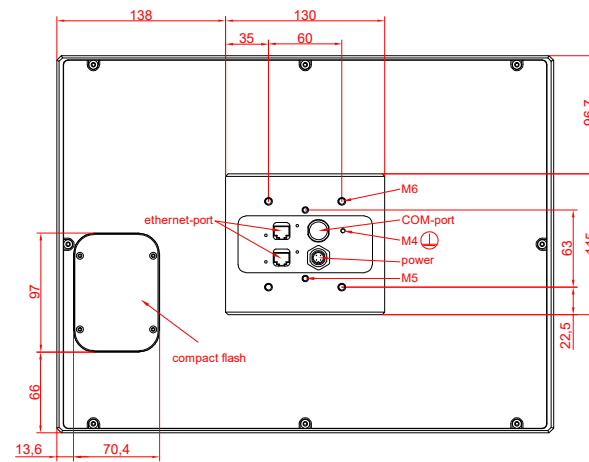

front view

side view

rear view

CP7721-0001
with
C9900-M435

connection-console
Rittal CP6206.490
Rittal CP6508.020

main dimensions and
fixing points

front view

side view

rear view