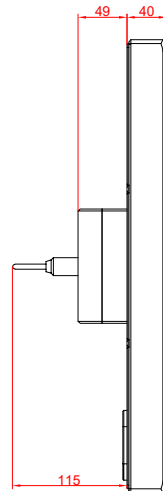

front view

side view

rear view

CP7703-0000  
with  
C9900-M435

connection-console  
Rittal CP6206.490  
Rittal CP6508.020

main dimensions and  
fixing points

front view

side view

rear view