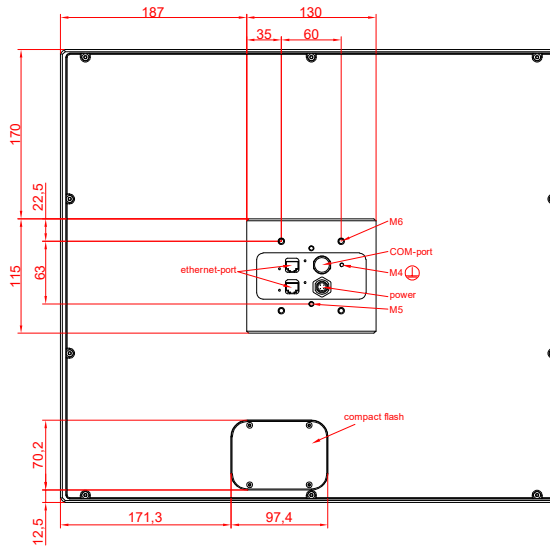

front view

side view

rear view

CP7703-0000  
with  
C9900-M435

connection-console  
Rittal CP6206.490  
Rittal CP6508.020

main dimensions and  
fixing points

front view

side view

rear view