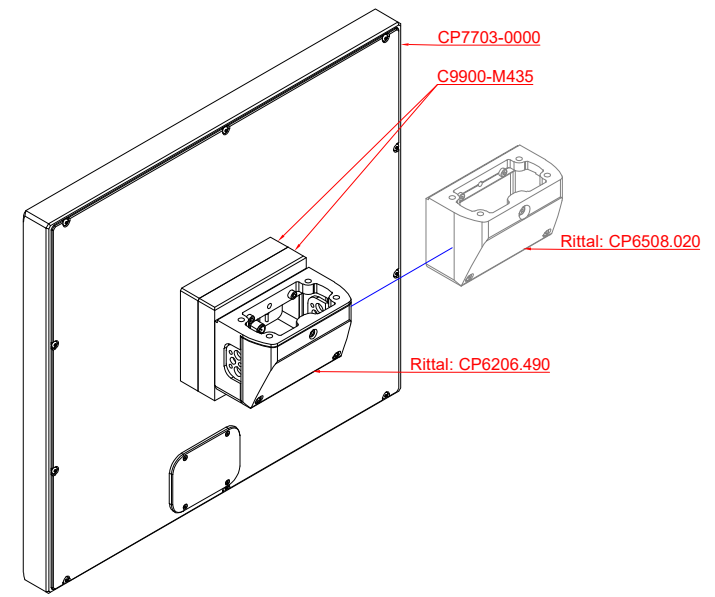

front view

side view

rear view

CP7703-0000  
with  
C9900-M435

connection-console  
Rittal CP6206.490  
Rittal CP6508.020

main dimensions and  
fixing points

front view

side view

rear view