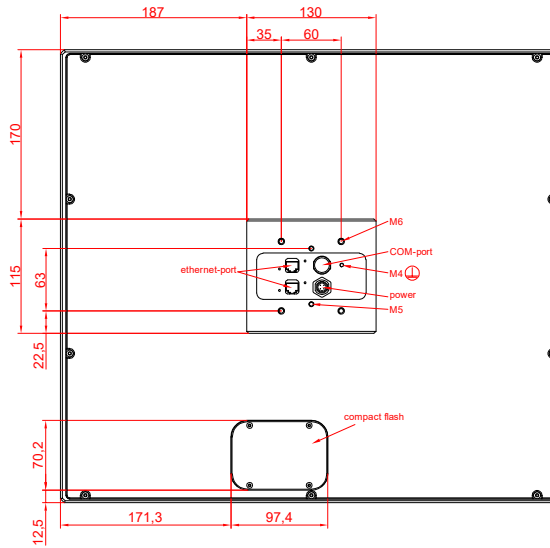

front view

side view

rear view

CP7703-0000  
with  
C9900-M435

connection-console  
Rittal CP6206.490  
Rittal CP6508.020

main dimensions and  
fixing points

front view

side view

rear view