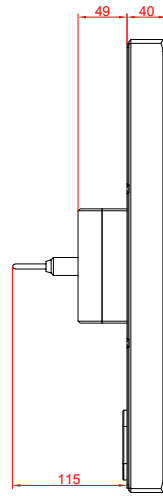

front view

side view

rear view

CP7703-0000  
with  
C9900-M435

connection-console  
Rittal CP6206.490  
Rittal CP6508.020

main dimensions and  
fixing points

front view

side view

rear view