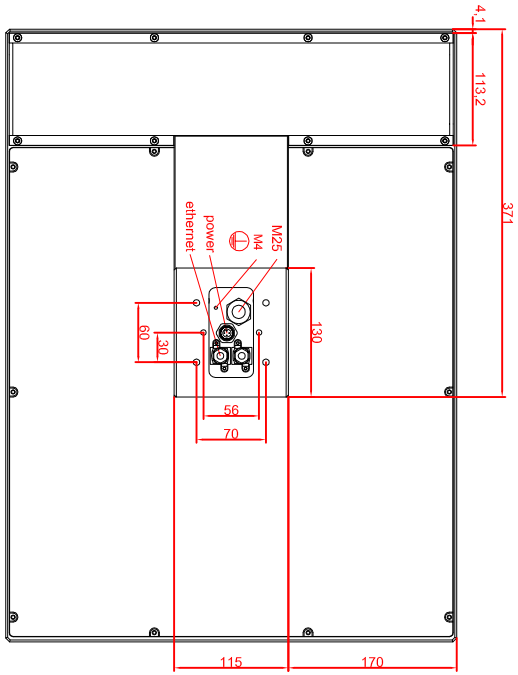

bottom view

front view

left view

rear view

CP7703-0000-M405
 arm adapter for
 Rittal
 suspension adaption
 main dimensions and
 fixing points
 dimensions in mm