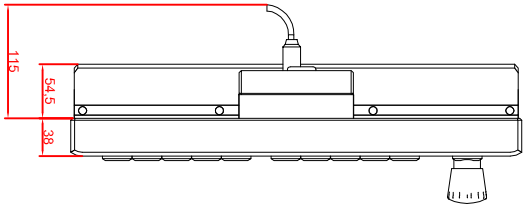

bottom view

front view

left view

rear view

CP7703-0000-M405
 arm adapter for
 Rittal
 suspension adaption
 main dimensions and
 fixing points
 dimensions in mm