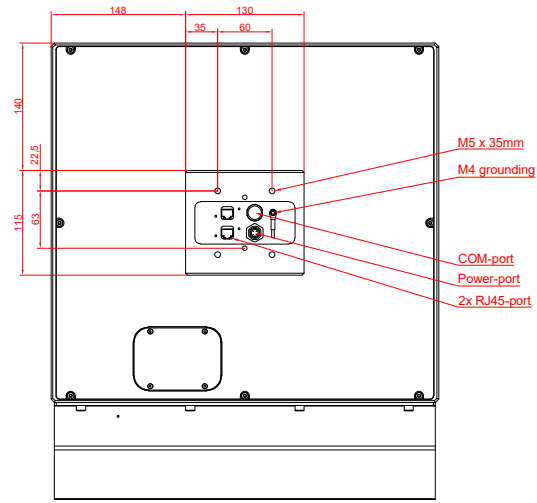

CP7702-000x
with
C9900-M435
C9900-M400

connection-console
Rittal CP6508.020
Rittal CP6501.170

main dimensions and
fixing points

dimensions in mm

front view

side view

rear view

front view

side view

rear view