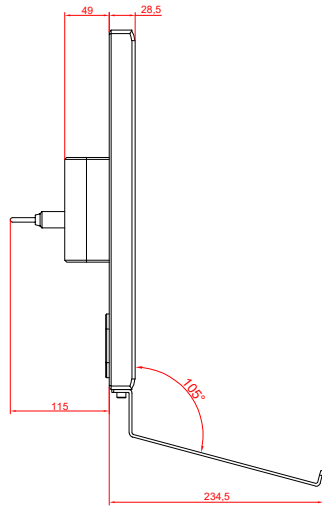

CP7702-000x
with
C9900-M435
C9900-M400

connection-console
Rittal CP6508.020
Rittal CP6501.170

main dimensions and
fixing points

dimensions in mm

front view

side view

rear view

front view

side view

rear view