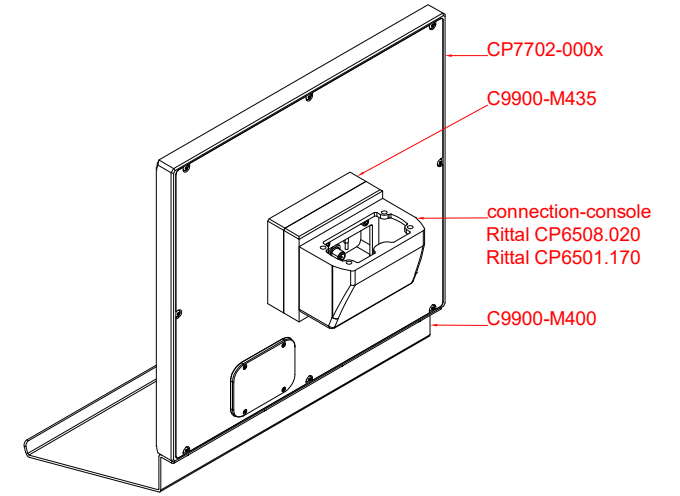

CP7702-000x
with
C9900-M435
C9900-M400

connection-console
Rittal CP6508.020
Rittal CP6501.170

main dimensions and
fixing points

dimensions in mm

front view

side view

rear view

front view

side view

rear view