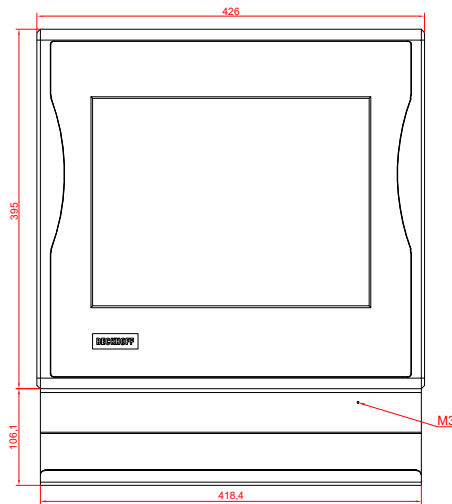

CP7702-000x
with
C9900-M435
C9900-M400

connection-console
Rittal CP6508.020
Rittal CP6501.170

main dimensions and
fixing points

dimensions in mm

front view

side view

rear view

front view

side view

rear view