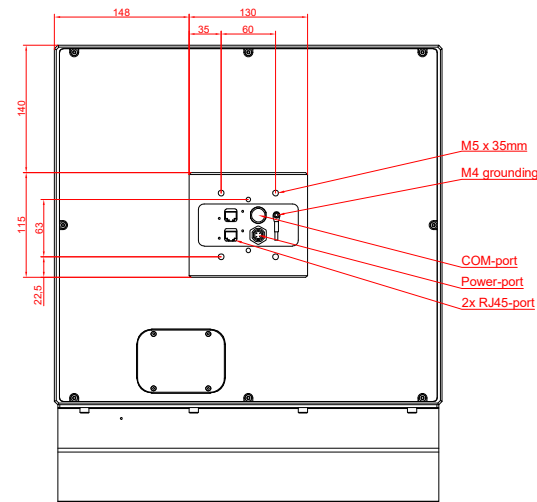

CP7702-000x
with
C9900-M435
C9900-M400

connection-console
Rittal CP6508.020
Rittal CP6501.170

main dimensions and
fixing points

dimensions in mm

front view

side view

rear view

front view

side view

rear view