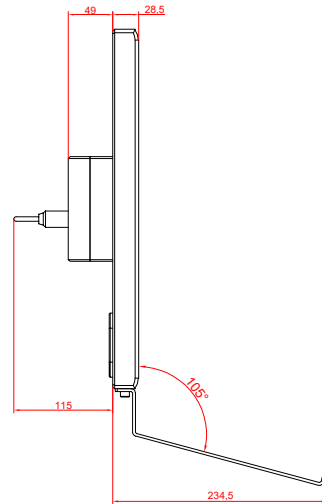

CP7702-000x
with
C9900-M435
C9900-M400

connection-console
Rittal CP6508.020
Rittal CP6501.170

main dimensions and
fixing points

dimensions in mm

front view

side view

rear view

front view

side view

rear view