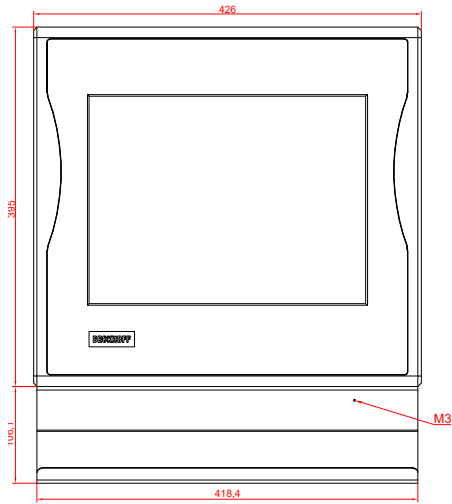

CP7702-000x
with
C9900-M435
C9900-M400

connection-console
Rittal CP6508.020
Rittal CP6501.170

main dimensions and
fixing points

dimensions in mm

front view

side view

rear view

front view

side view

rear view