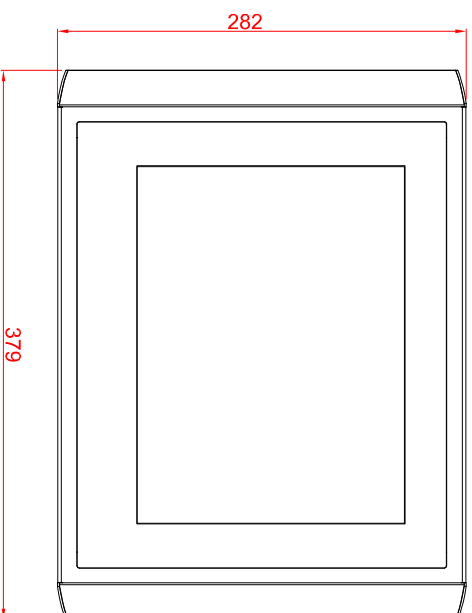

CP7701-1400-M177

main dimensions and
fixing points

dimensions in mm

rear view

right view

front view