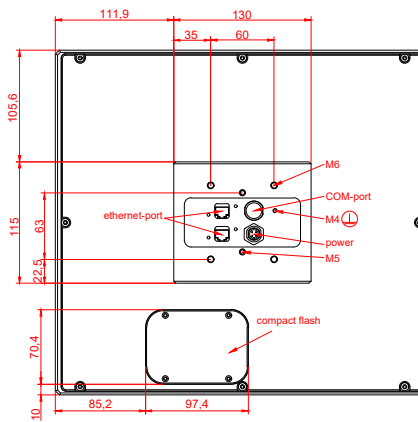

front view

side view

rear view

CP7701-0020  
with  
C9900-M435

connection-console  
Rittal CP6206.490  
Rittal CP6508.020

main dimensions and  
fixing points

front view

side view

rear view