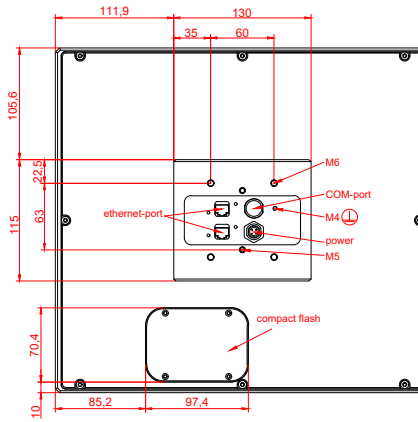

front view

side view

rear view

CP7701-0020  
with  
C9900-M435

connection-console  
Rittal CP6206.490  
Rittal CP6508.020

main dimensions and  
fixing points

front view

side view

rear view