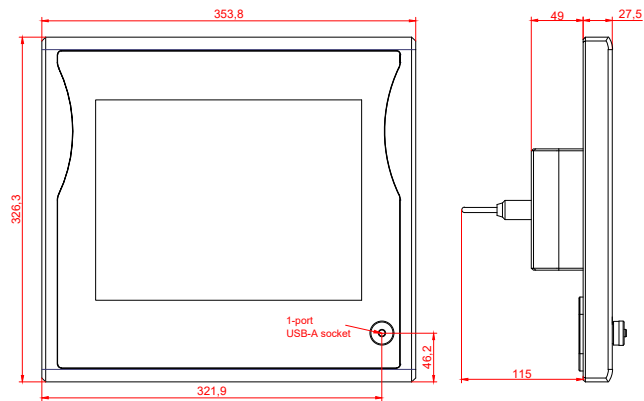

front view

side view

rear view

CP7701-0020  
with  
C9900-M435

connection-console  
Rittal CP6206.490  
Rittal CP6508.020

main dimensions and  
fixing points

front view

side view

rear view