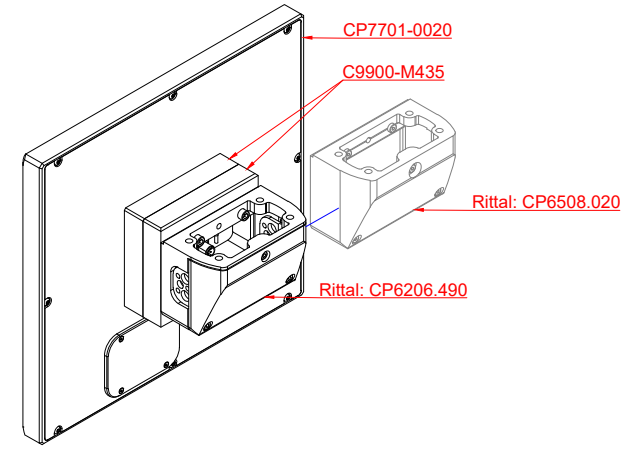

front view

side view

rear view

CP7701-0020  
with  
C9900-M435

connection-console  
Rittal CP6206.490  
Rittal CP6508.020

main dimensions and  
fixing points

front view

side view

rear view