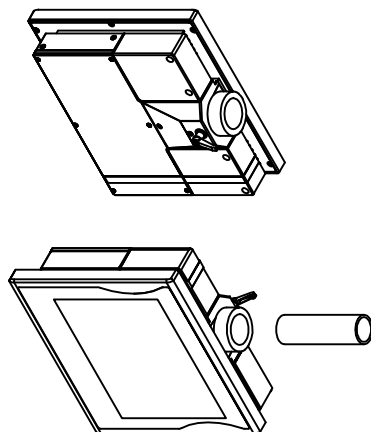

rear view

bottom view

left view

front view

CP7233-0001-M161
 Ø48 mm fixingtube
 main dimensions and fixing
 points
 dimensions in mm