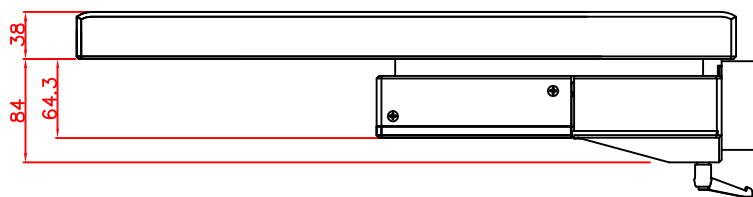

rear view

bottom view

left view

front view

CP7233-0001-M161
 Ø48 mm fixingtube
 main dimensions and fixing
 points
 dimensions in mm