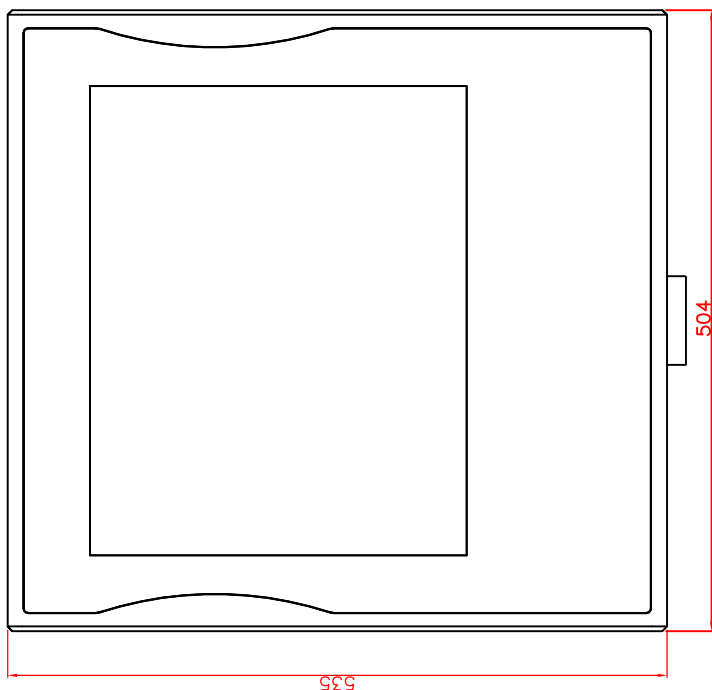

rear view

bottom view

left view

front view

CP7233-0001-M161
 Ø48 mm fixingtube
 main dimensions and fixing
 points
 dimensions in mm