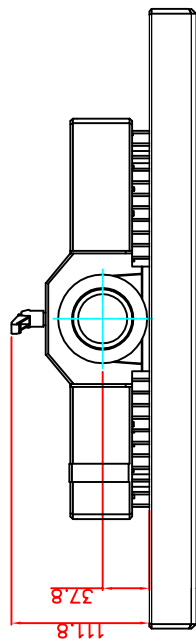

rear view

bottom view

left view

front view

CP7233-0001-M161
 Ø48 mm fixingtube
 main dimensions and fixing
 points
 dimensions in mm