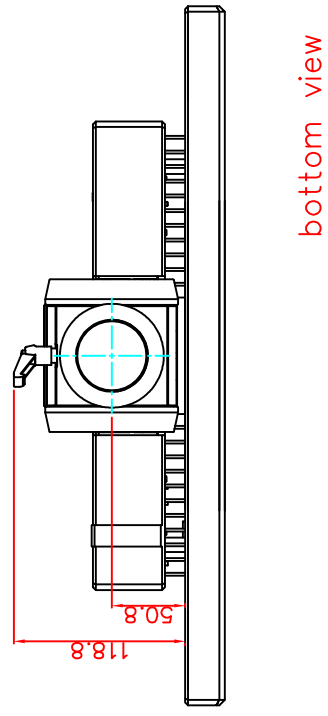

front view

left view

rear view

bottom view

CP7232-0001-M163

Ø48 mm fixingtube

main dimensions and fixing points

dimensions in mm