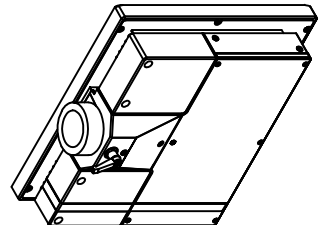

rear view

top view

left view

front view

CP7231-0002

Ø48 mm fixingtube

main dimensions and fixing points

dimensions in mm