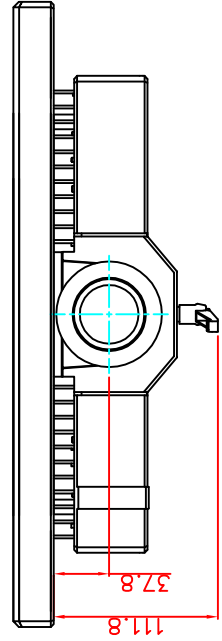

rear view

top view

left view

front view

CP7231-0002

Ø48 mm fixingtube

main dimensions and fixing points

dimensions in mm