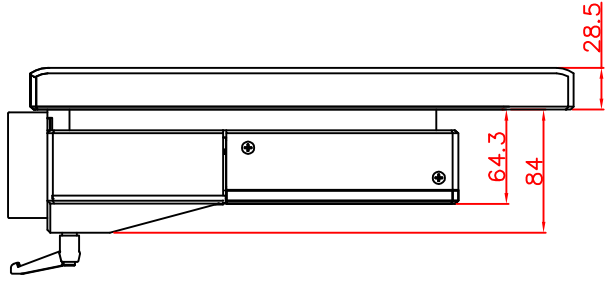

front view

left view

rear view

top view

CP7231-0002-E169

Ø48 mm fixingtube

main dimensions and fixing points

dimensions in mm