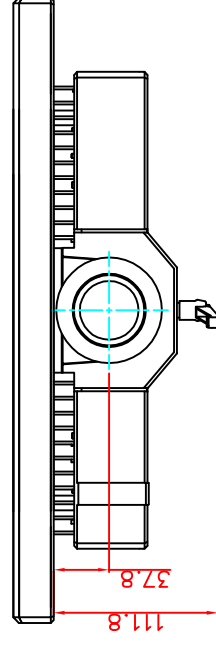

front view

left view

rear view

top view

CP7231-0002-E169

Ø48 mm fixingtube

main dimensions and fixing points

dimensions in mm