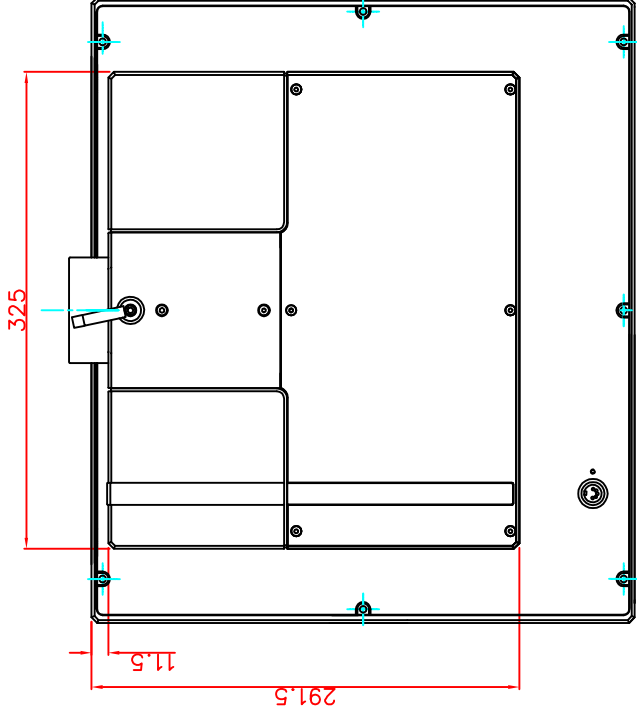

front view

left view

rear view

top view

CP7231-0002-E169

Ø48 mm fixingtube

main dimensions and fixing points

dimensions in mm