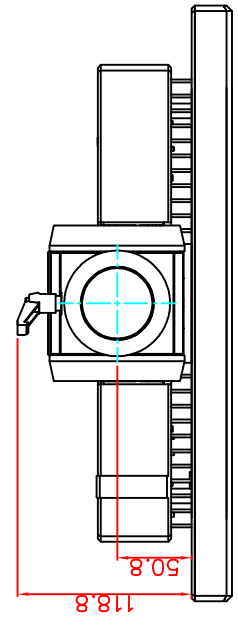

front view

left view

rear view

CP7231-0001-M163

Ø48 mm fixingtube

main dimensions and fixing points

dimensions in mm

bottom view