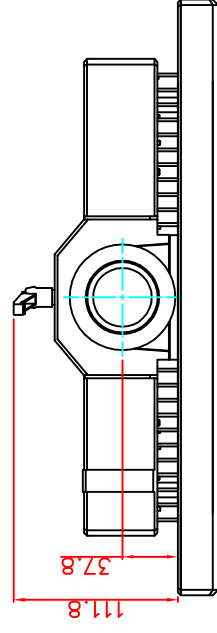

front view

left view

rear view

CP7231-0000-M161

Ø48 mm fixingtube

main dimensions and fixing points

dimensions in mm

bottom view