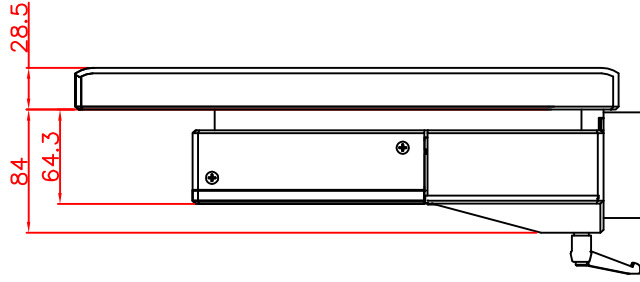

front view

left view

rear view

CP7231-0000-M161

Ø48 mm fixingtube

main dimensions and fixing points

dimensions in mm

bottom view