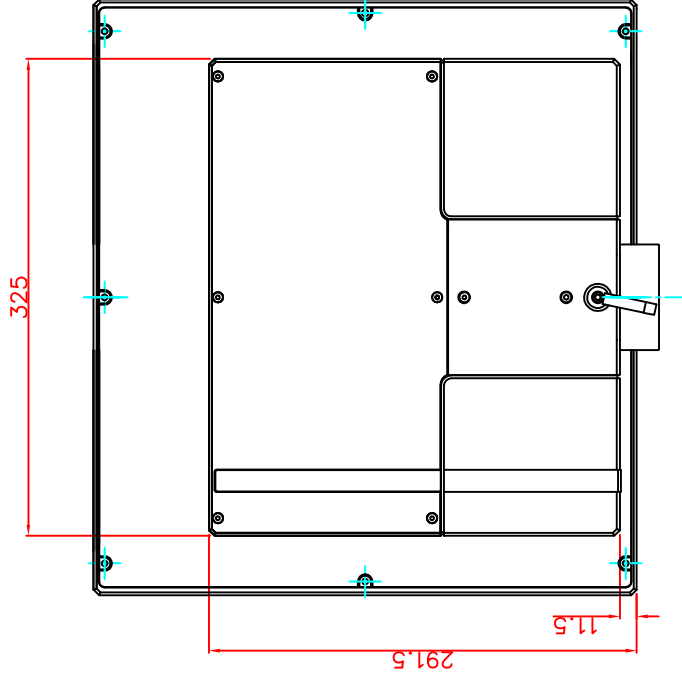

front view

left view

rear view

CP7231-0000-M161

Ø48 mm fixingtube

main dimensions and fixing points

dimensions in mm

bottom view