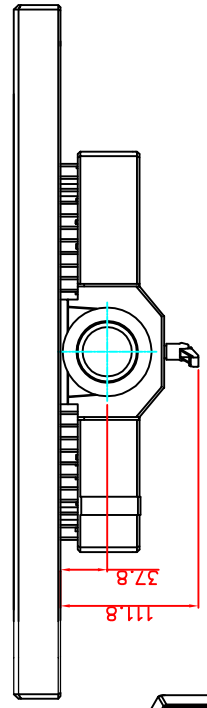

front view

left view

rear view

CP7223-0002

Ø48 mm fixingtube

main dimensions and fixing points

dimensions in mm

top view