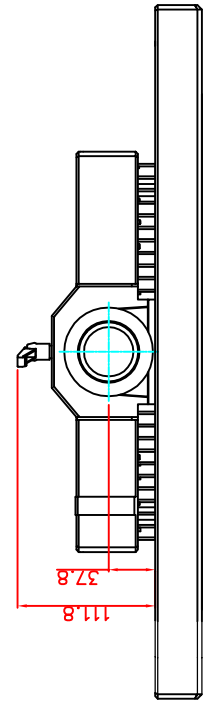

rear view

left view

bottom view

front view

CP7223-0001-M163-E169  
 Ø48 mm fixingtube  
 main dimensions and fixing  
 points  
 dimensions in mm