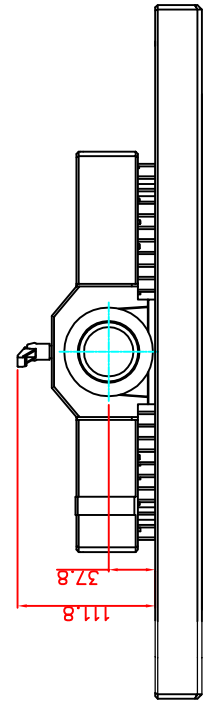

rear view

left view

bottom view

front view

CP7223-0000-M163-E169
 Ø48 mm fixingtube
 main dimensions and fixing
 points
 dimensions in mm