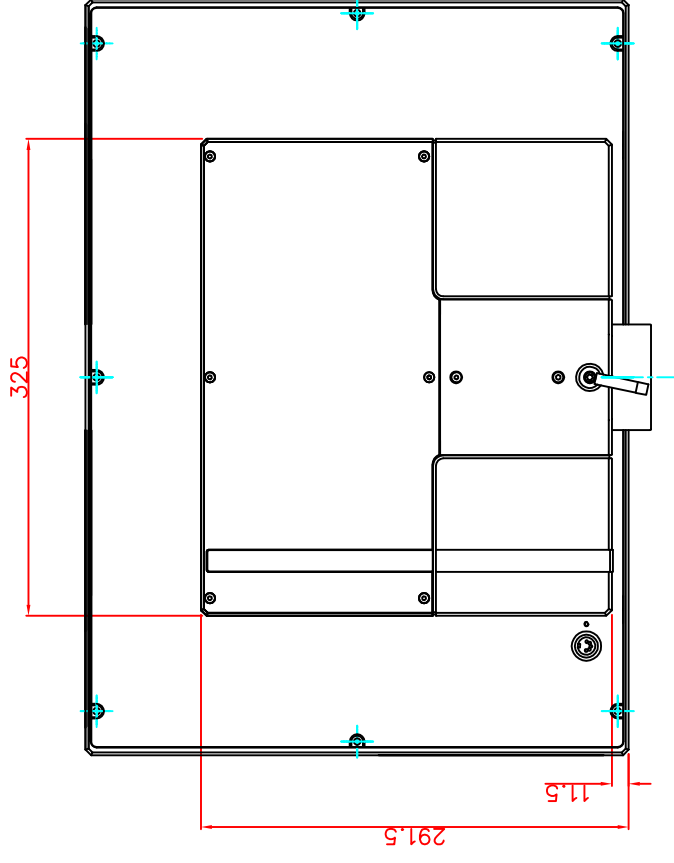

front view

left view

rear view

CP7222-0001-M161-E169

Ø48 mm fixingtube

main dimensions and fixing points

dimensions in mm

bottom view