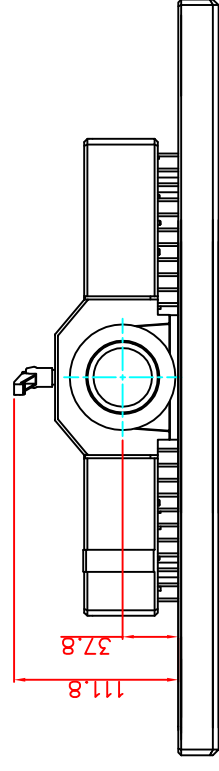

front view

left view

rear view

CP7222-0001-M161-E169

Ø48 mm fixingtube

main dimensions and fixing points

dimensions in mm

bottom view