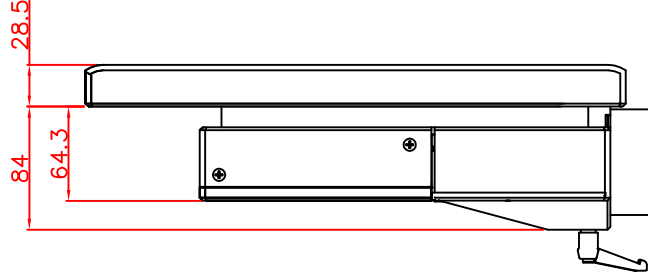

front view

left view

rear view

CP7222-0001-M161-E169

Ø48 mm fixingtube

main dimensions and fixing points

dimensions in mm

bottom view