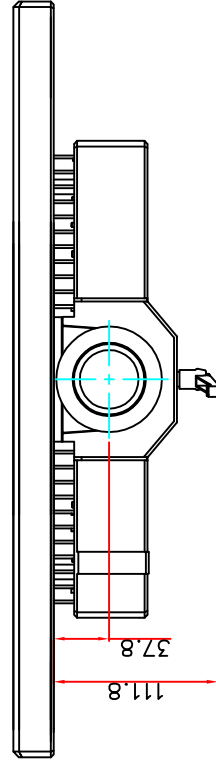

rear view

top view

left view

front view

CP7222-0000-E169

Ø48 mm fixingtube

main dimensions and fixing points

dimensions in mm