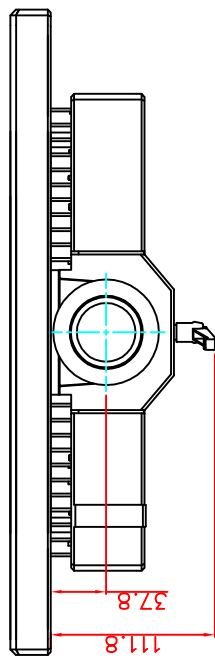

rear view

top view

left view

front view

CP7221-0002

Ø48 mm fixingtube

main dimensions and fixing points

dimensions in mm