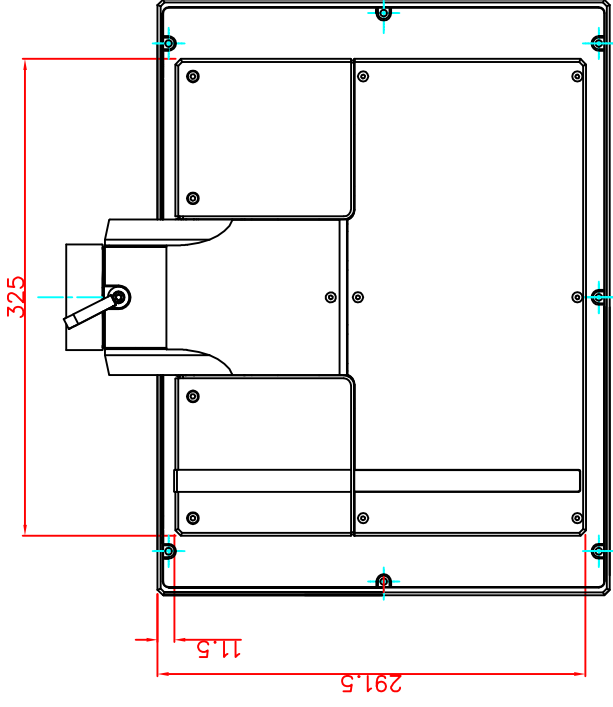

front view

left view

rear view

top view

CP7221-0001-M162

Ø48 mm fixingtube

main dimensions and fixing points

dimensions in mm