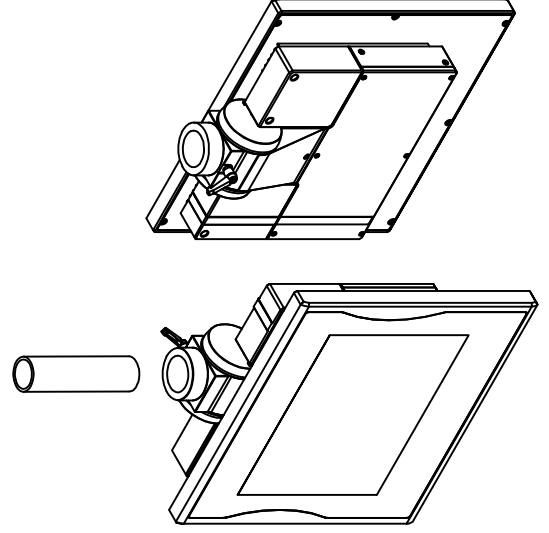

front view

left view

rear view

top view

CP7221-0001-M162

Ø48 mm fixingtube

main dimensions and fixing points

dimensions in mm