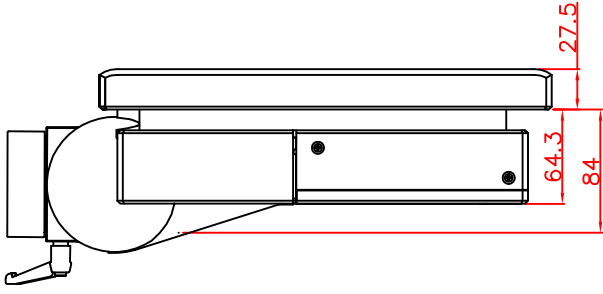

front view

left view

rear view

top view

CP7221-0001-M162

Ø48 mm fixingtube

main dimensions and fixing points

dimensions in mm