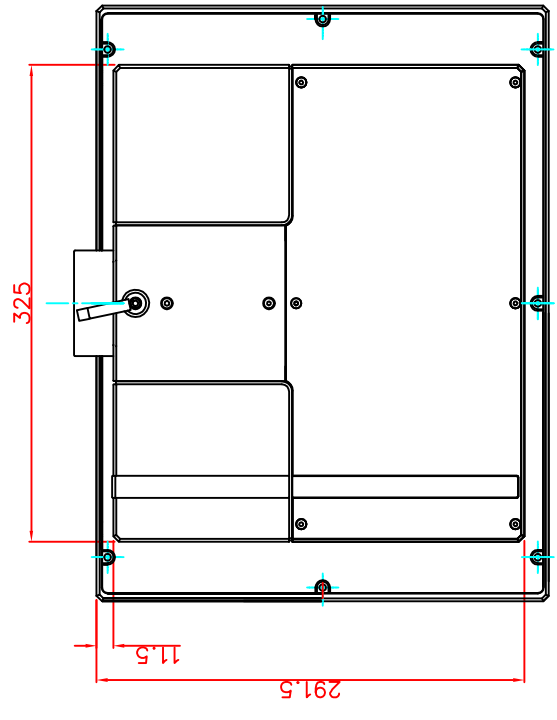

front view

left view

rear view

top view

CP7221-0000

Ø48 mm fixingtube

main dimensions and fixing points

dimensions in mm