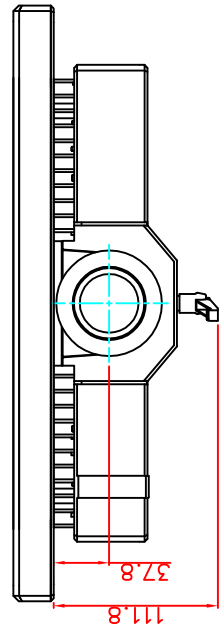

front view

left view

rear view

top view

CP7221-0000

Ø48 mm fixingtube

main dimensions and fixing points

dimensions in mm