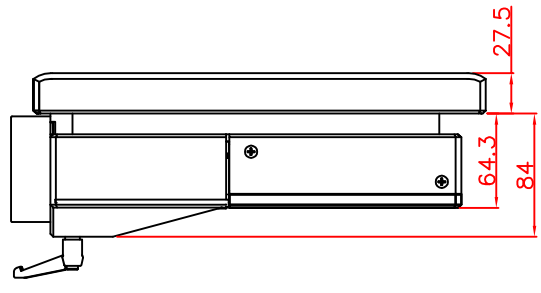

front view

left view

rear view

top view

CP7221-0000

Ø48 mm fixingtube

main dimensions and fixing points

dimensions in mm