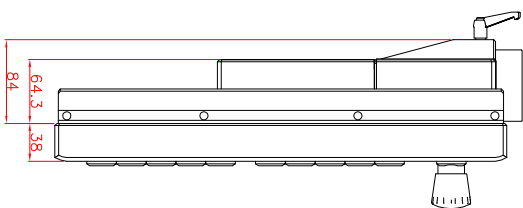

front view

left view

rear view

top view

CP7213-0001
 Ø48 mm fixingtube
 main dimensions and fixing
 points
 dimensions in mm