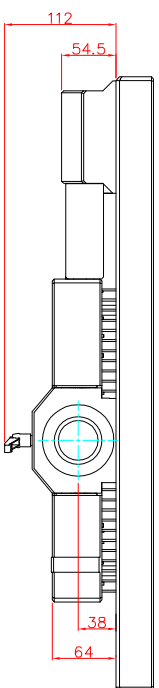

front view

left view

rear view

top view

CP7213-0001
 Ø48 mm fixingtube
 main dimensions and fixing
 points
 dimensions in mm