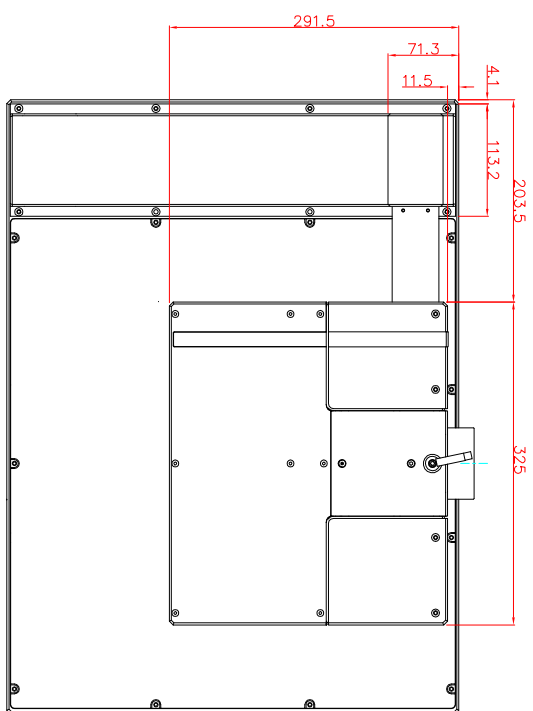

front view

left view

rear view

top view

CP7213-0001
 Ø48 mm fixingtube
 main dimensions and fixing
 points
 dimensions in mm