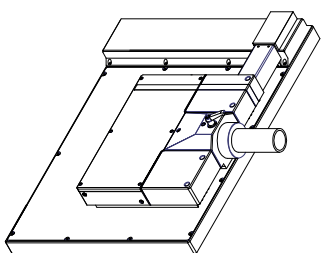

front view

left view

rear view

top view

CP7213-0001
 Ø48 mm fixingtube
 main dimensions and fixing
 points
 dimensions in mm