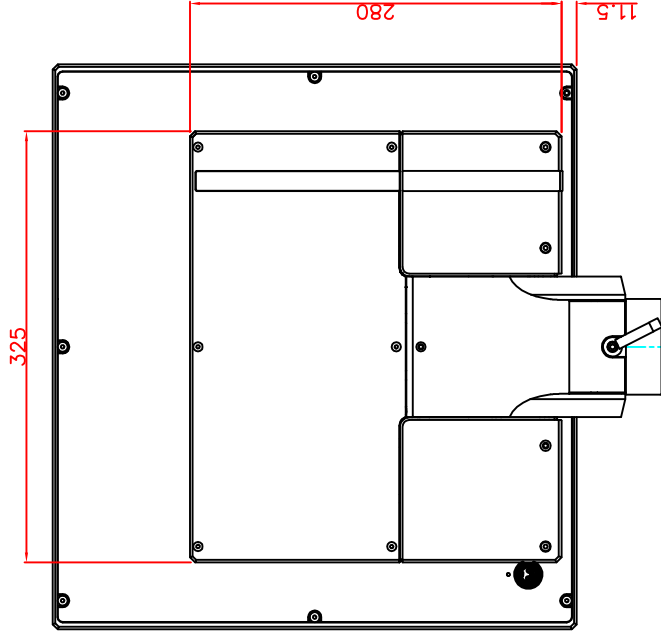

CP7212-0001-M163-E169

Ø48 mm fixingtube

main dimensions and fixing  
points

dimensions in mm

bottom view

front view

left view

rear view