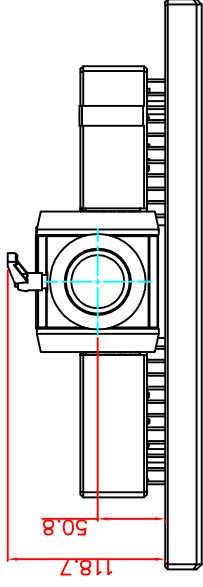

CP7212-0001-M163-E169

Ø48 mm fixingtube

main dimensions and fixing  
points

dimensions in mm

bottom view

front view

left view

rear view