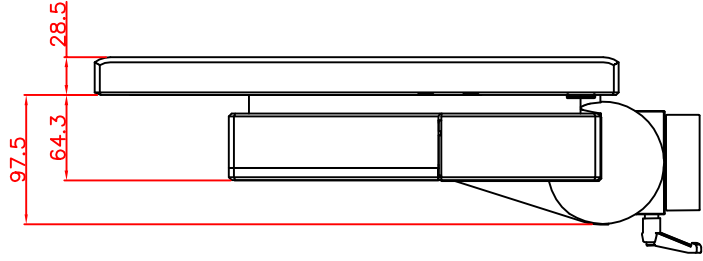

CP7212-0001-M163-E169

Ø48 mm fixingtube

main dimensions and fixing  
points

dimensions in mm

bottom view

front view

left view

rear view