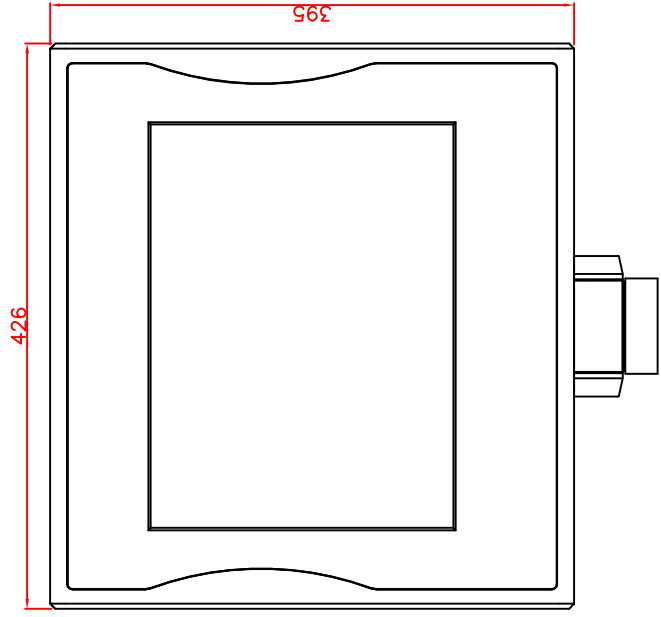

CP7212-0001-M163-E169

Ø48 mm fixingtube

main dimensions and fixing  
points

dimensions in mm

bottom view

front view

left view

rear view