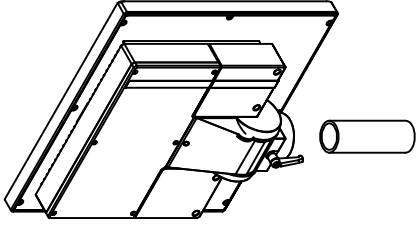

CP7212-0001-M163-E169

Ø48 mm fixingtube

main dimensions and fixing  
points

dimensions in mm

bottom view

front view

left view

rear view