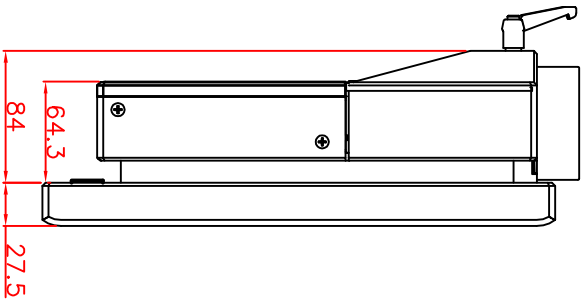

front view

left view

rear view

CP7211-0000-E169
Ø48 mm fixingtube
main dimensions and fixing
points
dimensions in mm

top view