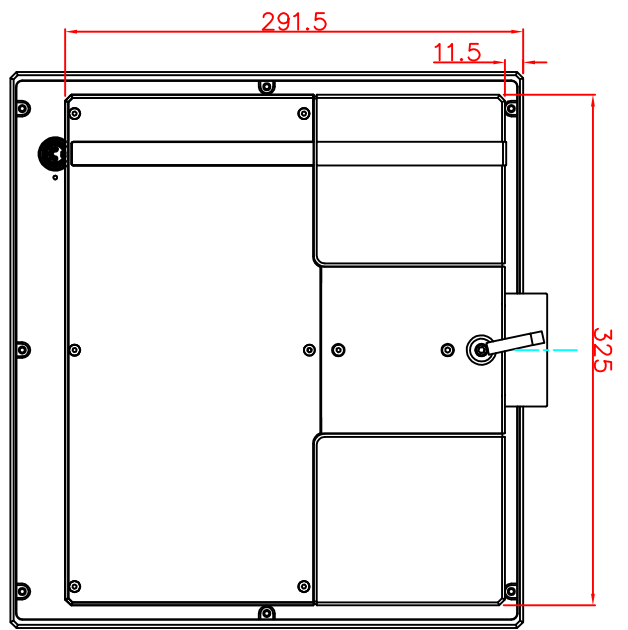

front view

left view

rear view

CP7211-0000-E169
Ø48 mm fixingtube
main dimensions and fixing
points
dimensions in mm

top view