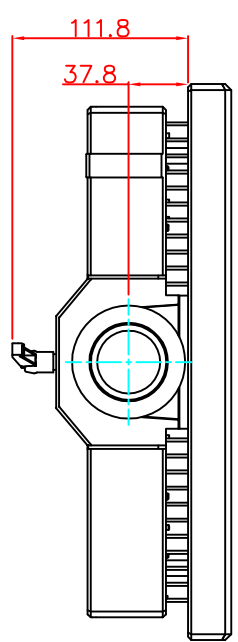

front view

left view

rear view

CP7211-0000-E169
Ø48 mm fixingtube
main dimensions and fixing
points
dimensions in mm

top view