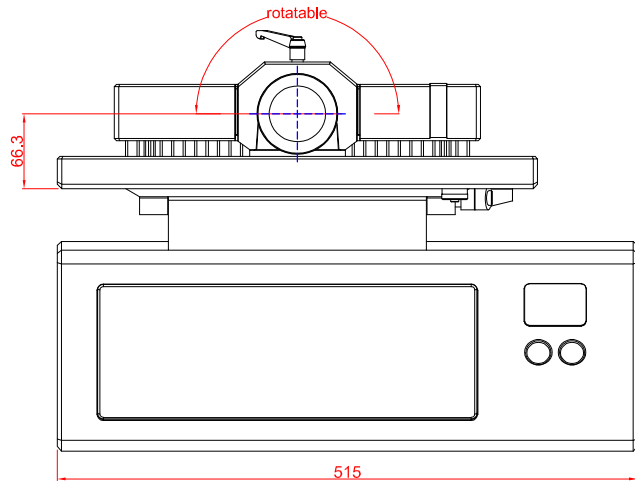

front view

side view

rear view

top view

CP7202-002x-M310-KT7100

Ø48mm fixingtube

main dimensions and
fixing points

dimensions in mm