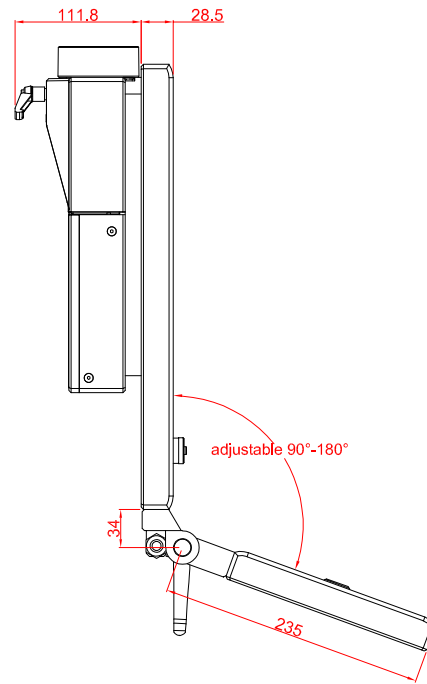

front view

side view

rear view

top view

CP7202-002x-M310-KT7100

Ø48mm fixingtube

main dimensions and
fixing points

dimensions in mm