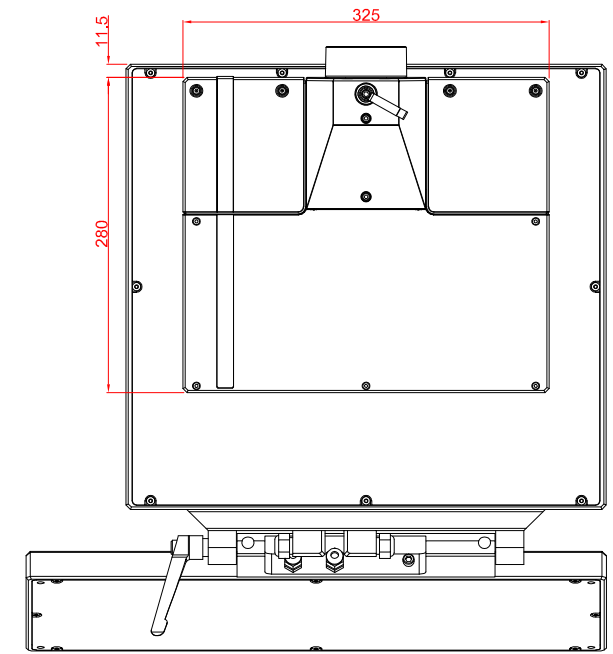

front view

side view

rear view

top view

CP7202-002x-M310-KT7100

Ø48mm fixingtube

main dimensions and
fixing points

dimensions in mm