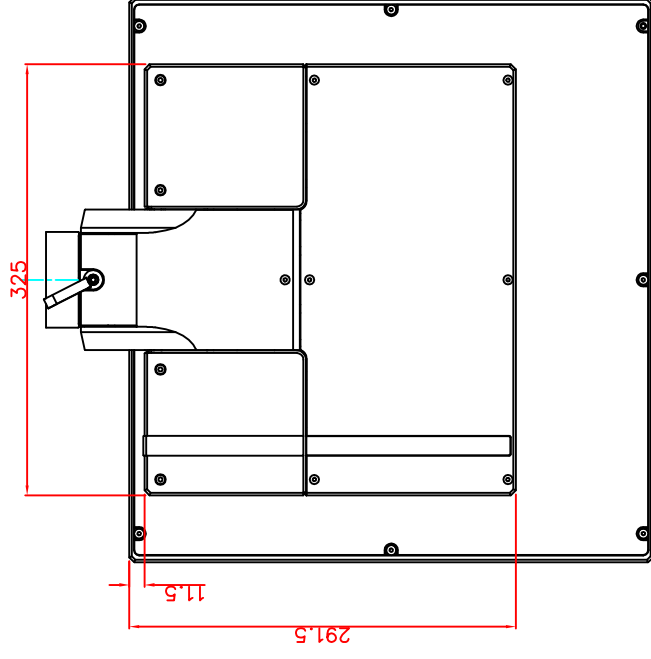

front view

left view

CP7202-0011-M162

Ø48 mm fixingtube

main dimensions and fixing points

dimensions in mm

rear view

top view