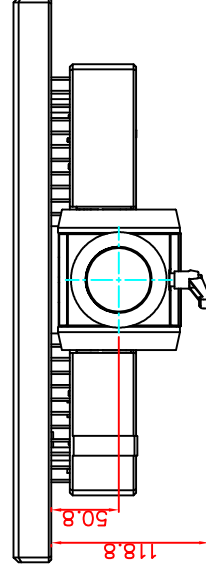

front view

left view

CP7202-0011-M162

Ø48 mm fixingtube

main dimensions and fixing points

dimensions in mm

rear view

top view