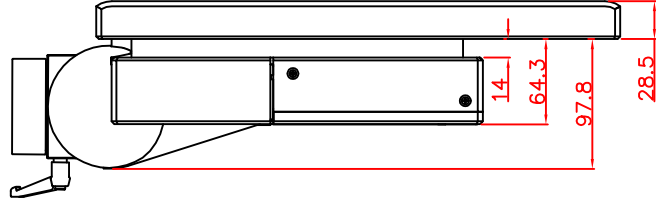

front view

left view

CP7202-0011-M162

Ø48 mm fixingtube

main dimensions and fixing points

dimensions in mm

rear view

top view