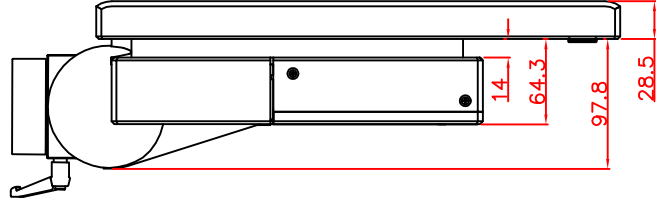

front view

left view

rear view

CP7202-0010-M162-E169

Ø48 mm fixingtube

main dimensions and fixing points

dimensions in mm

top view