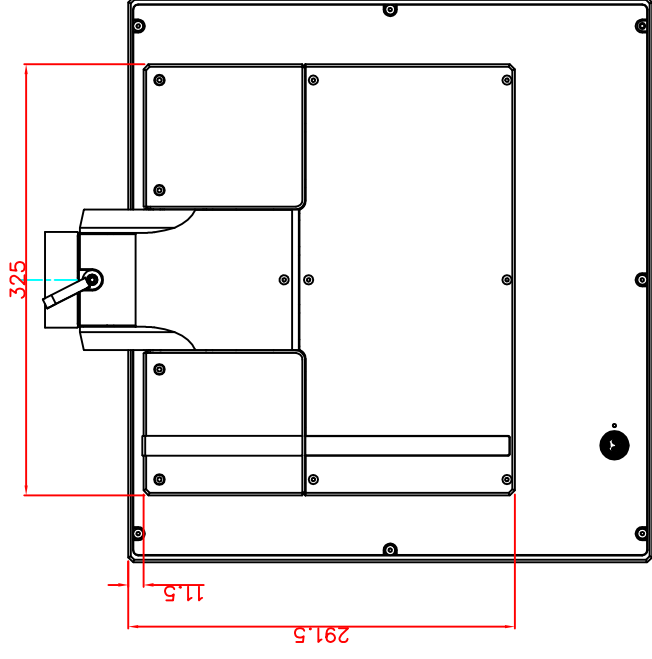

front view

left view

rear view

CP7202-0010-M162-E169

Ø48 mm fixingtube

main dimensions and fixing points

dimensions in mm

top view