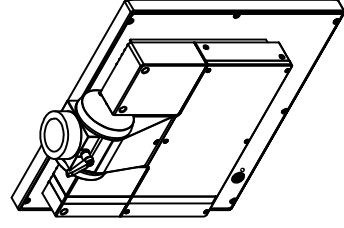

front view

left view

rear view

CP7202-0010-M162-E169

Ø48 mm fixingtube

main dimensions and fixing points

dimensions in mm

top view