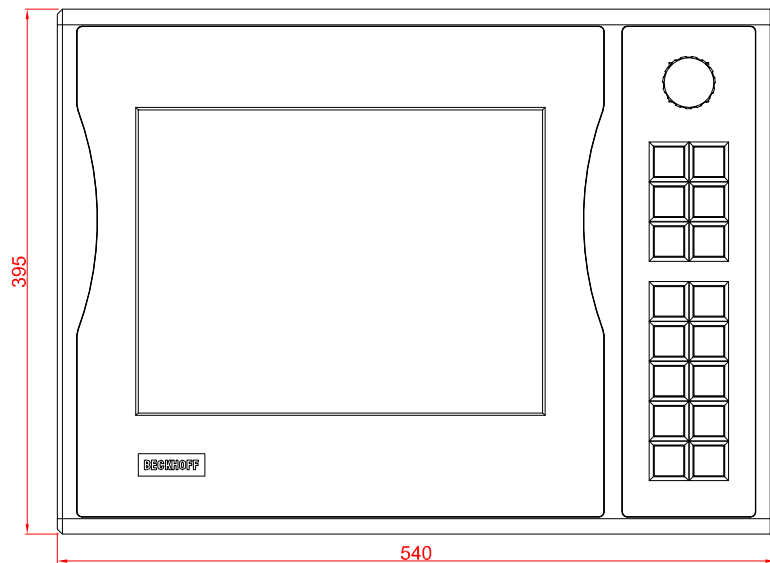

CP7202-E547-M169

main dimensions and
fixing points

dimensions in mm

front view

right view

rear view