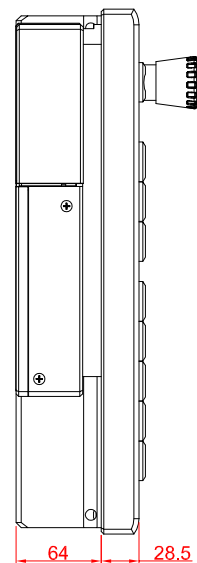

CP7202-E547-M169

main dimensions and
fixing points

dimensions in mm

front view

right view

rear view