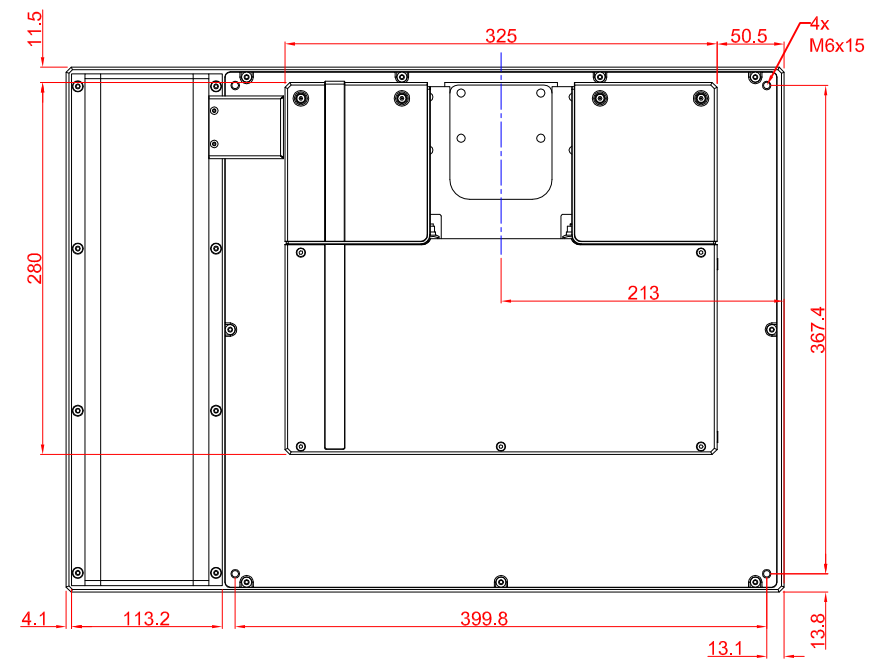

CP7202-E547-M169

main dimensions and
fixing points

dimensions in mm

front view

right view

rear view