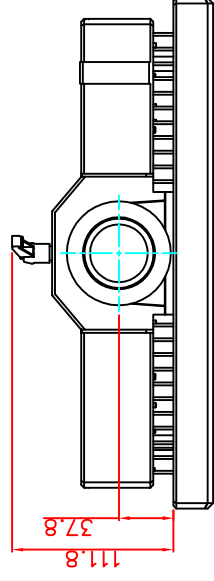

CP7201-0010-M161

Ø48 mm fixingtube

main dimensions and fixing  
points

dimensions in mm

bottom view

front view

left view

rear view