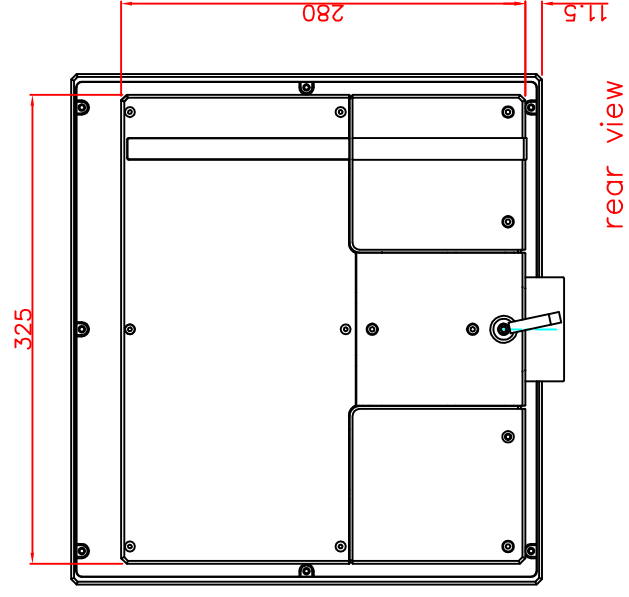

CP7201-0010-M161

Ø48 mm fixingtube

main dimensions and fixing  
points

dimensions in mm

bottom view

front view

left view

rear view