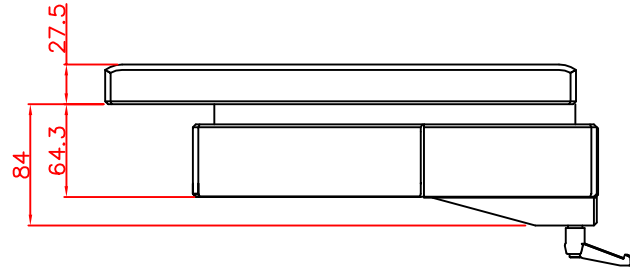

CP7201-0010-M161

Ø48 mm fixingtube

main dimensions and fixing  
points

dimensions in mm

bottom view

front view

left view

rear view