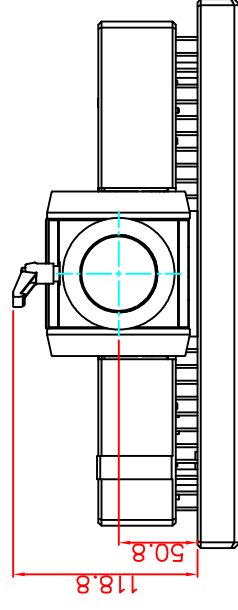

front view

left view

rear view

bottom view

CP7201-0001-M163-E169

Ø48 mm fixingtube

main dimensions and fixing points

dimensions in mm