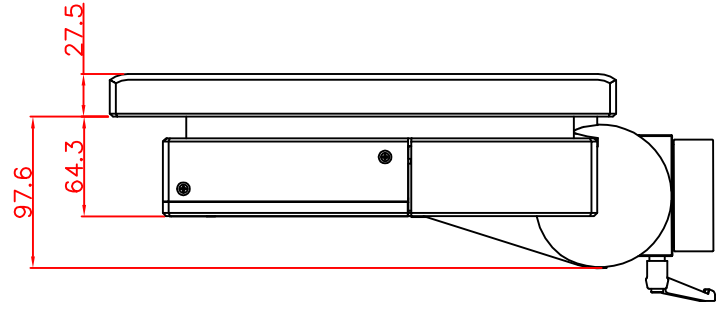

front view

left view

rear view

bottom view

CP7201-0001-M163-E169

Ø48 mm fixingtube

main dimensions and fixing points

dimensions in mm