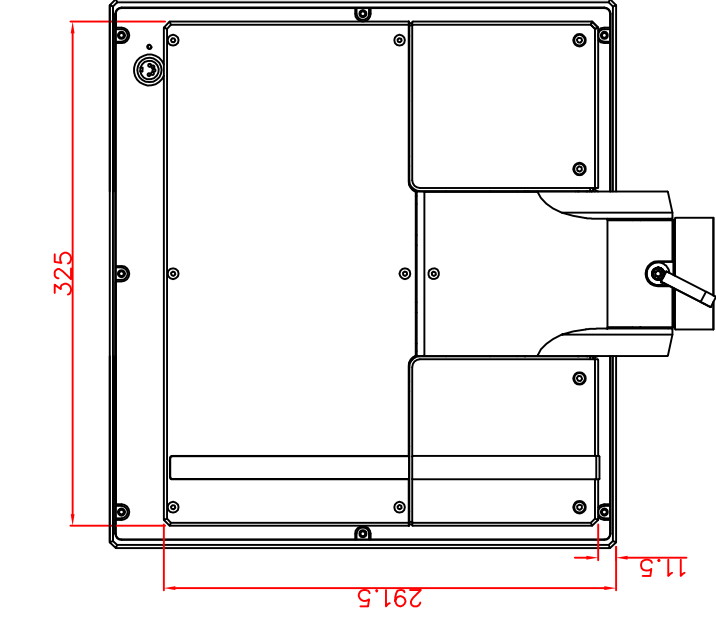

front view

left view

rear view

bottom view

CP7201-0001-M163-E169

Ø48 mm fixingtube

main dimensions and fixing points

dimensions in mm