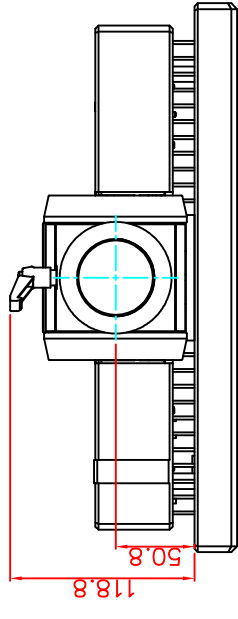

front view

left view

rear view

bottom view

CP7201-0000-M163

Ø48 mm fixingtube

main dimensions and fixing points

dimensions in mm