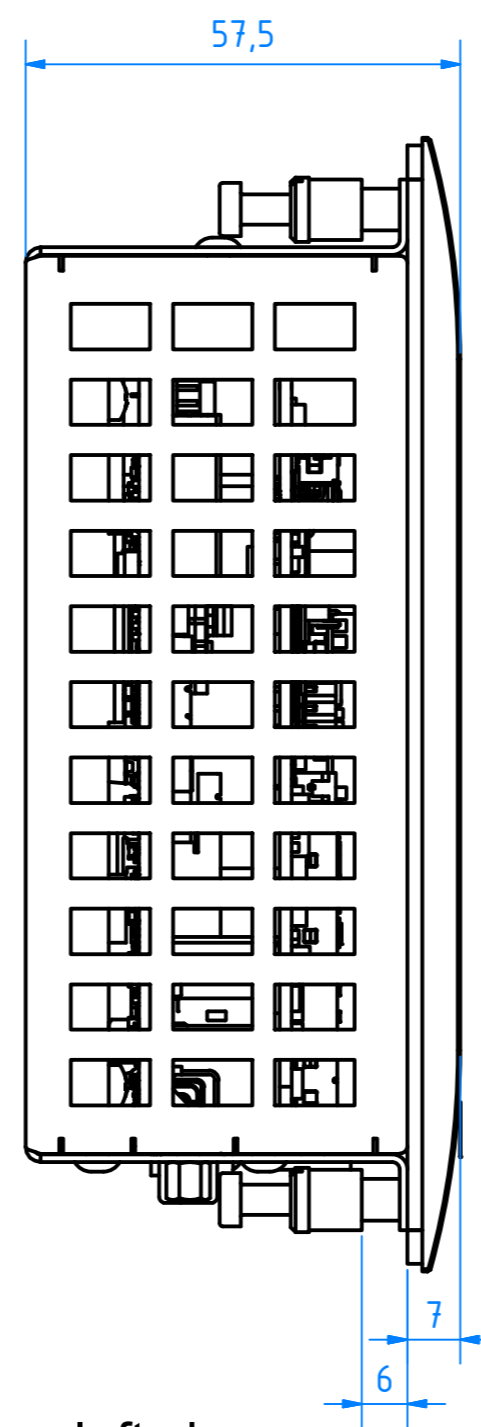

CP6706-0001  
main dimensions

front view

left view

rear view with install measure