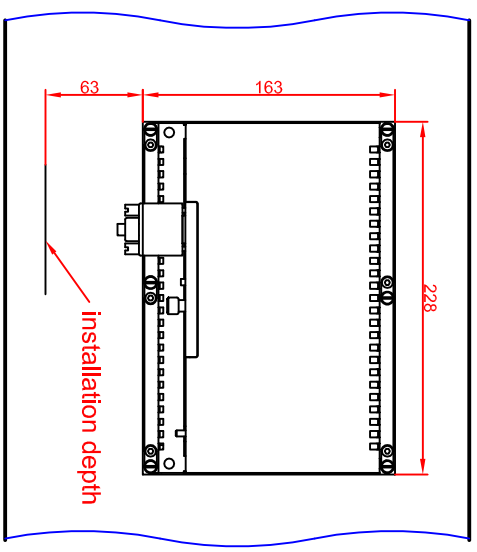

CP6609-0001
main dimensions and
fixing points

rear view

right view

front view

dimensions in mm