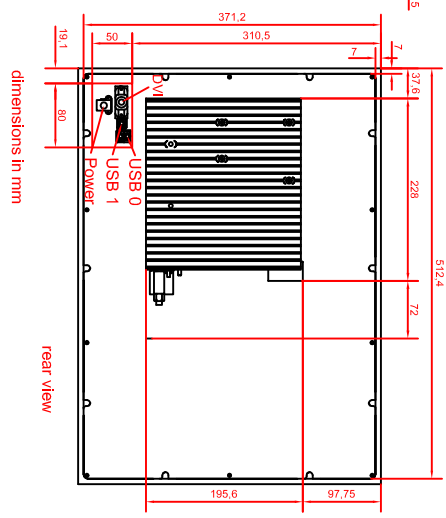

rear view with
install measure

front view

CP6322-0002-D100/D106-W262-M261
main dimensions

left view

dimensions in mm

rear view