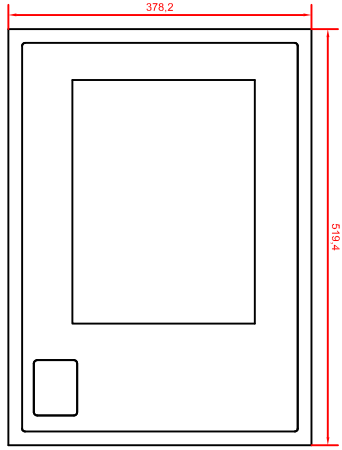

rear view with
install measure

front view

CP6322-0002-D100/D106-W262-M261
main dimensions

left view

dimensions in mm

rear view