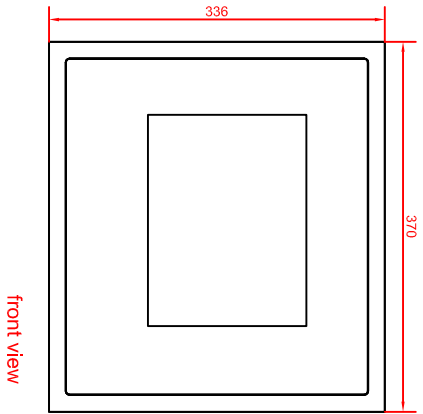

CP6310-0001-0010-M261
main dimensions

rear view with
install measure

front view

left view

dimensions in mm

rear view