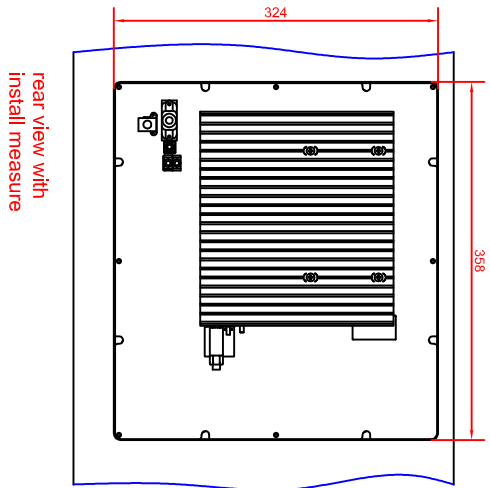

CP6310-0001-0010-M261
main dimensions

rear view with
install measure

front view

left view

dimensions in mm

rear view