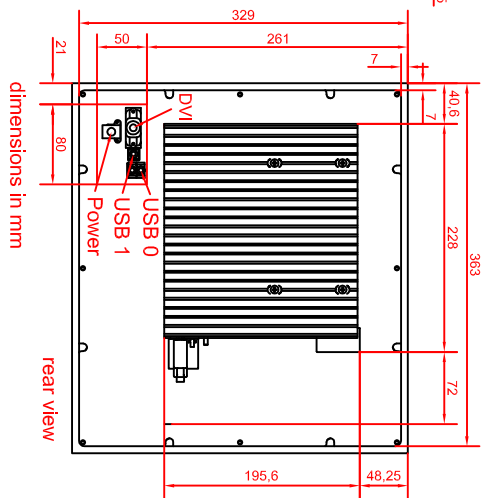

CP6310-0001-0010-M261
main dimensions

rear view with
install measure

front view

left view

dimensions in mm

rear view