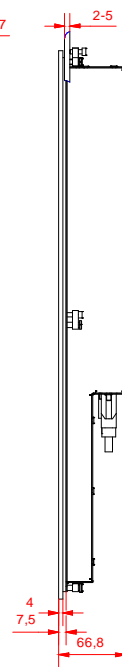

bottom view

CP6233-0000-0000
main dimensions

rear view
with
install measure

rear view
dimensions in mm

right view

front view