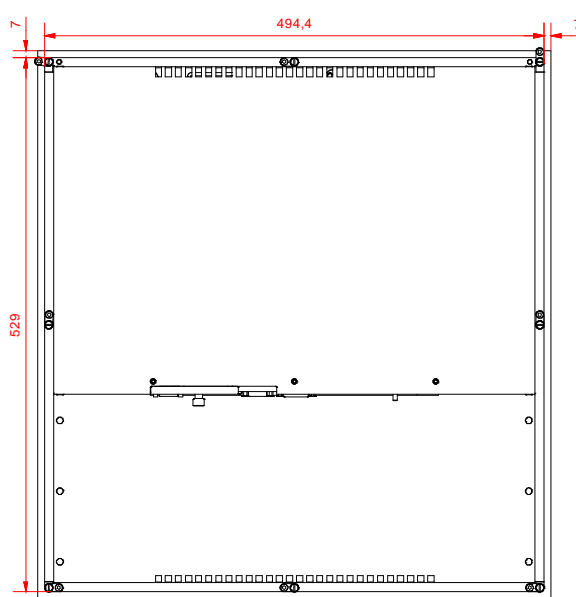

bottom view

CP6233-0000-0000
main dimensions

rear view
with
install measure

rear view
dimensions in mm

right view

front view