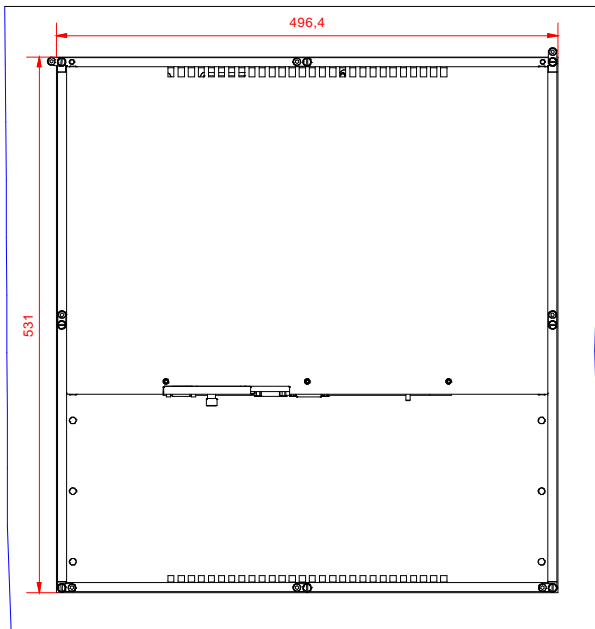

bottom view

CP6233-0000-0000
main dimensions

rear view
with
install measure

rear view
dimensions in mm

right view

front view