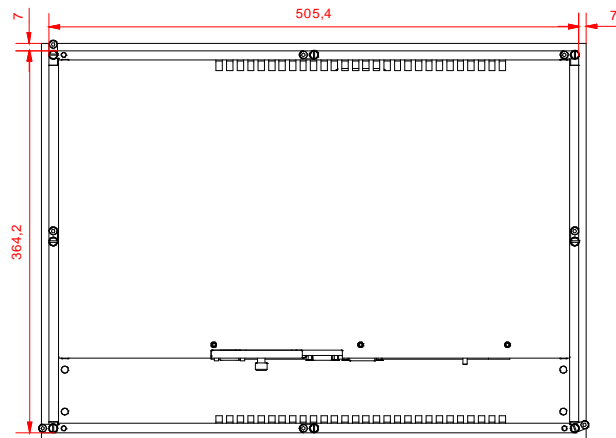

rear view
with
install measure

bottom view

rear view

dimensions in mm

right view

CP6222-0000-0000
main dimensions

front view