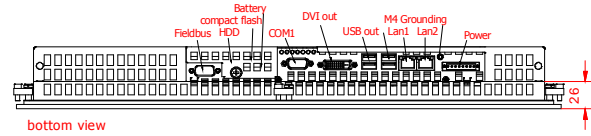

rear view
with
install measure

bottom view

rear view

dimensions in mm

right view

CP6222-0000-0000
main dimensions

front view