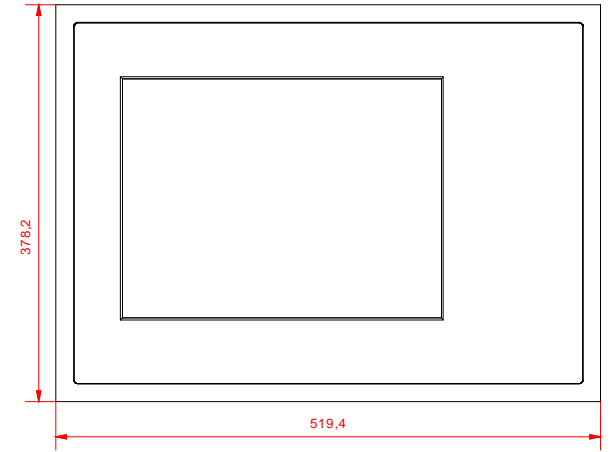

rear view
with
install measure

bottom view

rear view

dimensions in mm

right view

CP6222-0000-0000
main dimensions

front view