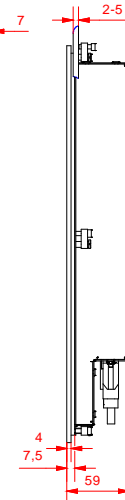

rear view
with
install measure

bottom view

rear view

dimensions in mm

right view

CP6222-0000-0000
main dimensions

front view