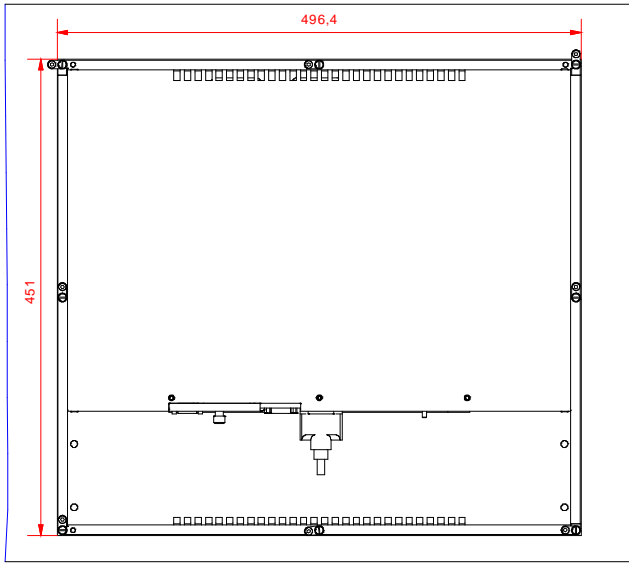

CP6213-0001-0000
main dimensions

rear view
with
install measure

rear view

dimensions in mm

right view

front view