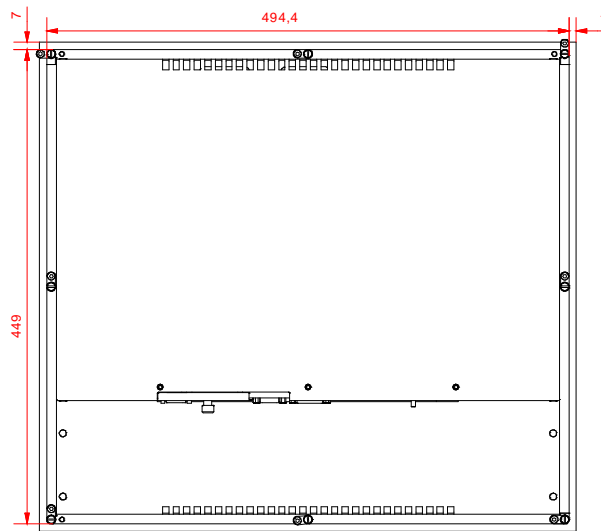

CP6213-0001-0000
main dimensions

rear view
with
install measure

rear view

dimensions in mm

right view

front view