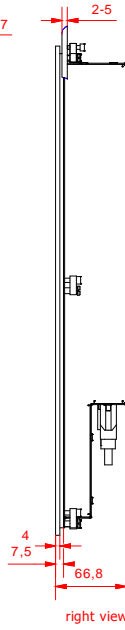

CP6213-0001-0000
main dimensions

rear view
with
install measure

rear view

dimensions in mm

right view

front view