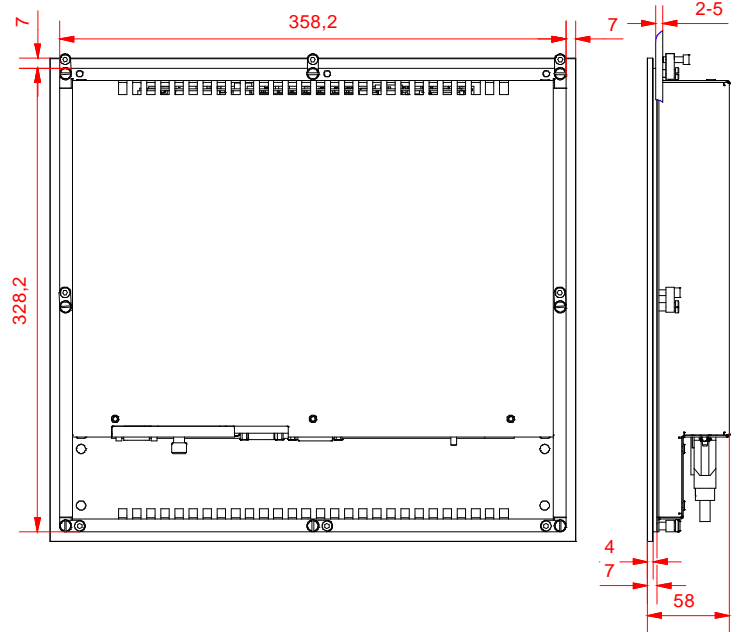

bottom view

CP6211-0000-0000
main dimensions

rear view
with
install measure

rear view

right view

dimensions in mm

front view