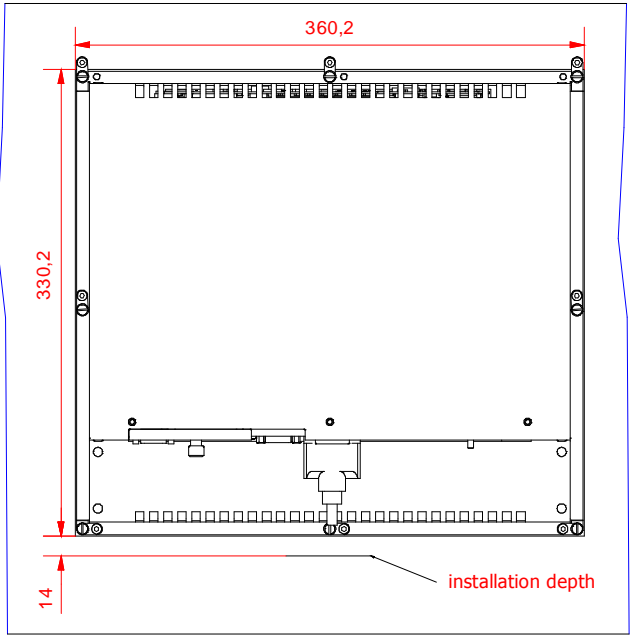

bottom view

CP6211-0000-0000
main dimensions

rear view
with
install measure

rear view

right view

dimensions in mm

front view