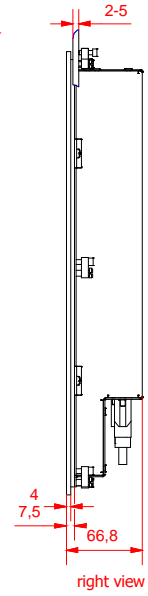

rear view  
with  
install measure

bottom view

rear view

dimensions in mm

right view

CP6203-0000-0000  
main dimensions

front view