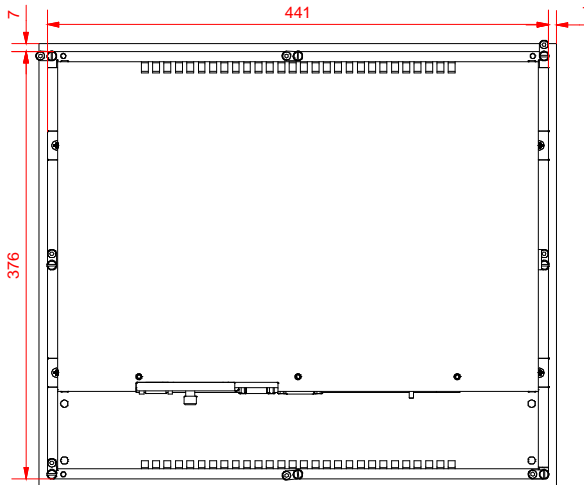

rear view  
with  
install measure

bottom view

rear view

dimensions in mm

right view

CP6203-0000-0000  
main dimensions

front view