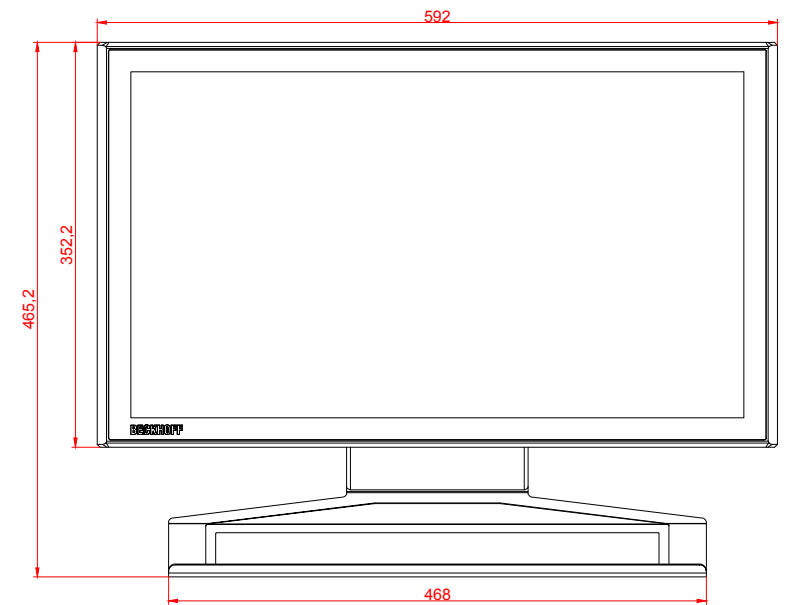

CP3724-M184-E274-M406

main dimensions and  
fixing points

dimensions in mm

bottom view

rear view

right view

front view