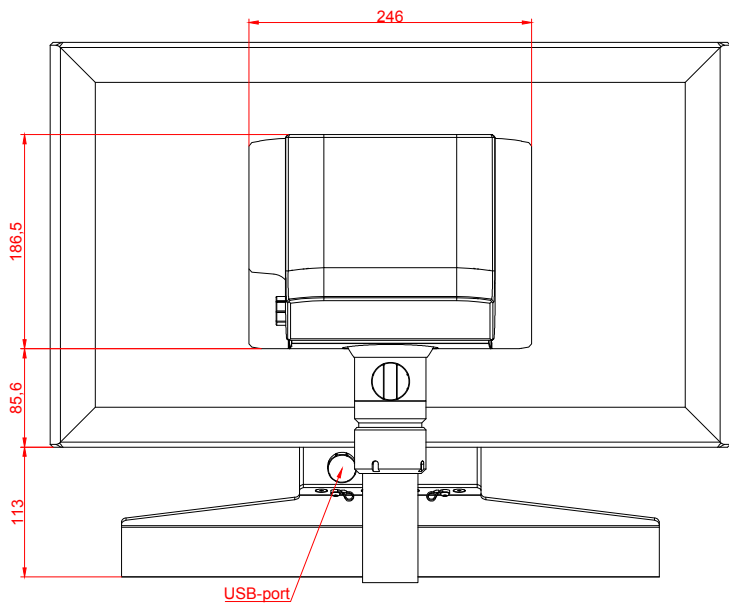

CP3724-M184-E274-M406

main dimensions and  
fixing points

dimensions in mm

bottom view

rear view

right view

front view