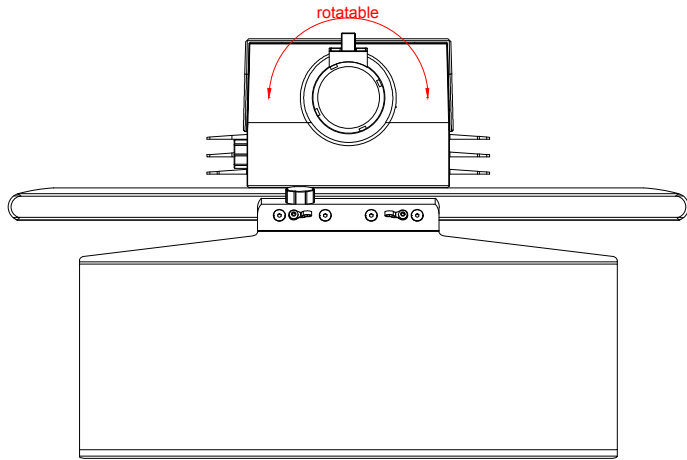

CP3724-M184-E274-M406

main dimensions and  
fixing points

dimensions in mm

bottom view

rear view

right view

front view