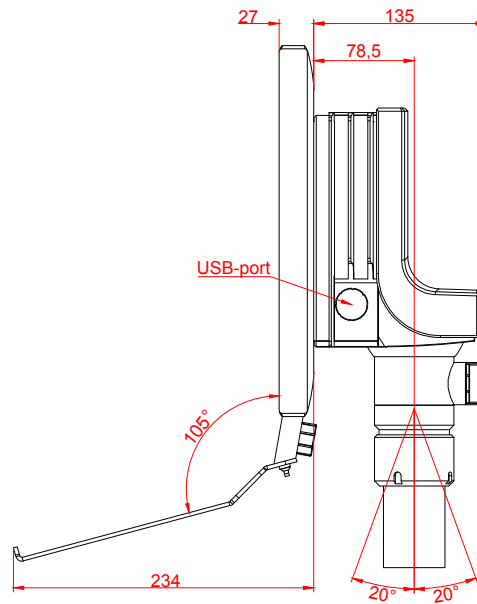

CP3718-M184-E274-M406

main dimensions and
fixing points

dimensions in mm

bottom view

rear view

right view

front view