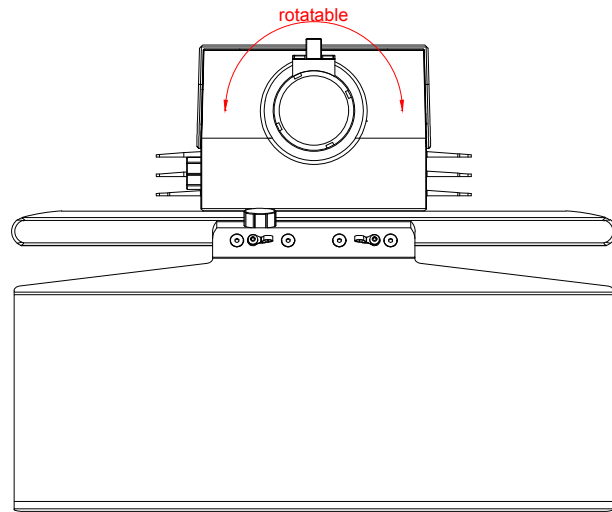

CP3718-M184-E274-M406

main dimensions and
fixing points

dimensions in mm

bottom view

rear view

right view

front view