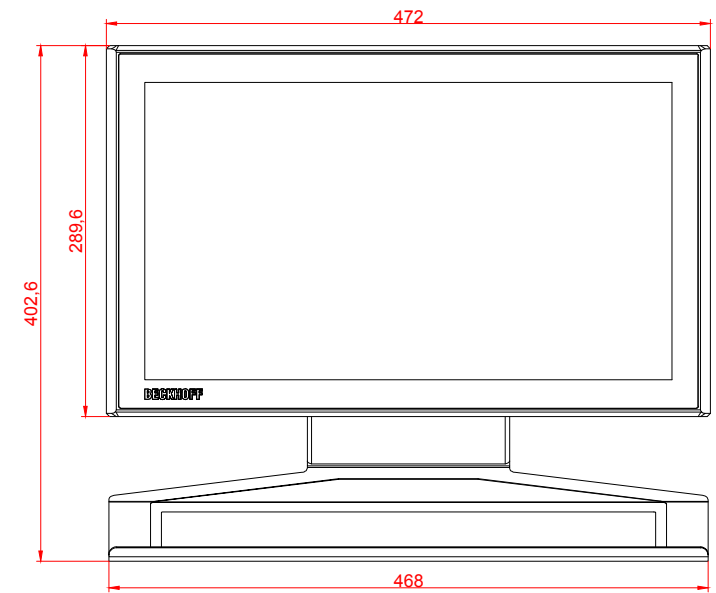

CP3718-M184-E274-M406

main dimensions and
fixing points

dimensions in mm

bottom view

rear view

right view

front view