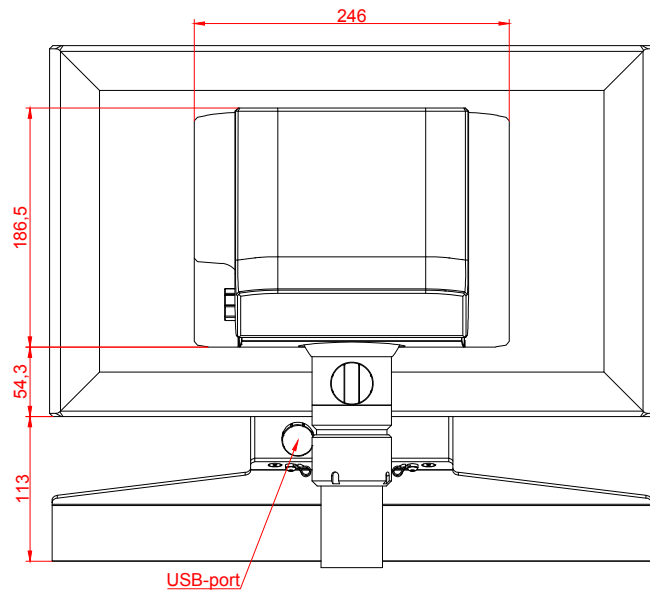

CP3718-M184-E274-M406

main dimensions and
fixing points

dimensions in mm

bottom view

rear view

right view

front view