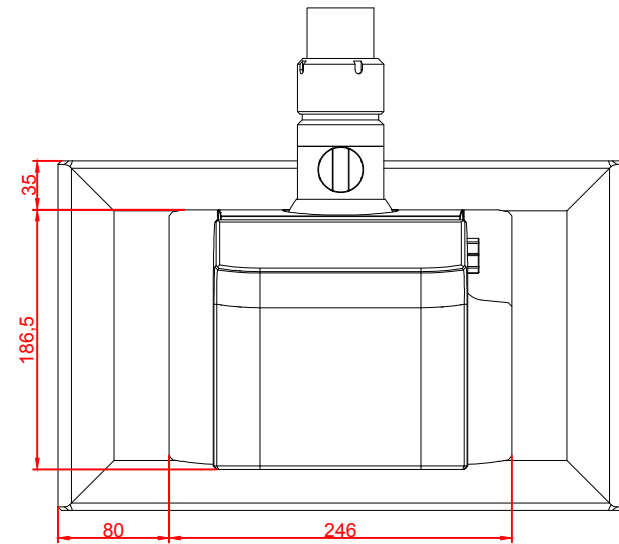

front view

left view

rear view

top view

CP3716-E274

main dimensions and  
fixing points

dimensions in mm