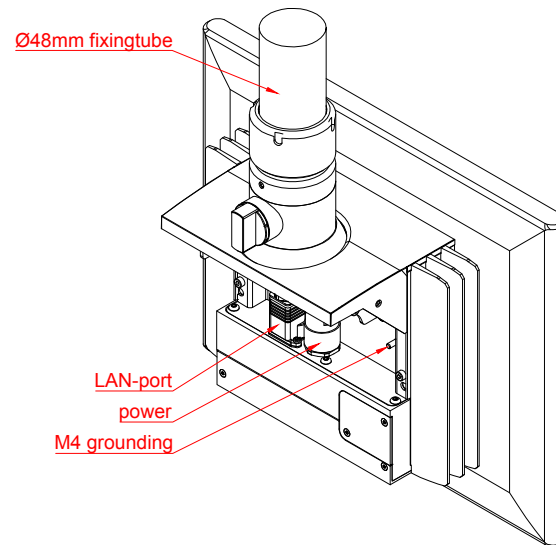

front view

left view

rear view

top view

CP3716-E274

main dimensions and  
fixing points

dimensions in mm