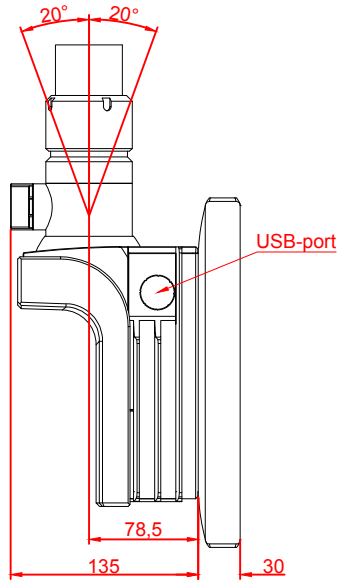

front view

left view

rear view

top view

CP3716-E274

main dimensions and  
fixing points

dimensions in mm