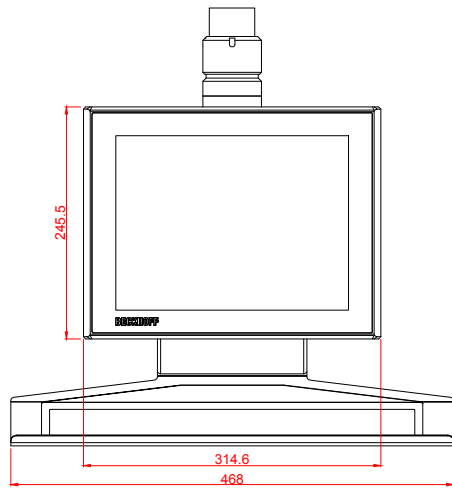

CP3212-M406

main dimensions and
fixing points

dimensions in mm

front view

left view

rear view

top view