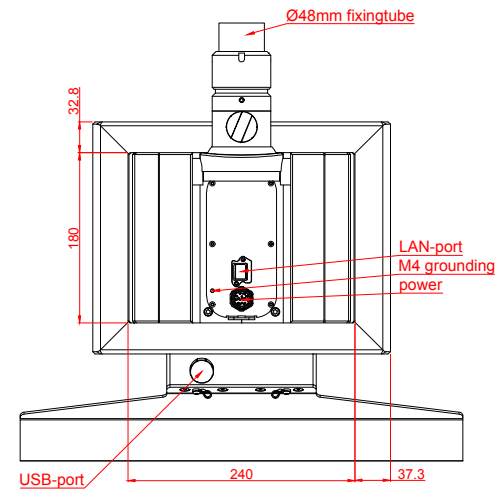

CP3212-M406

main dimensions and
fixing points

dimensions in mm

front view

left view

rear view

top view