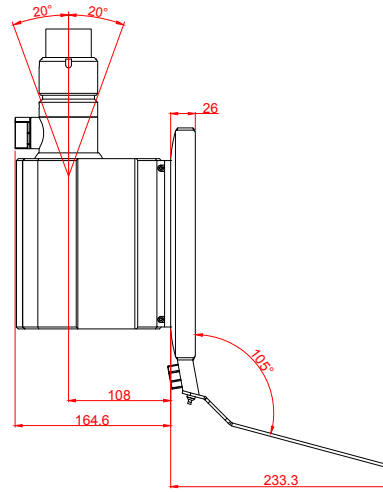

CP3212-M406

main dimensions and
fixing points

dimensions in mm

front view

left view

rear view

top view