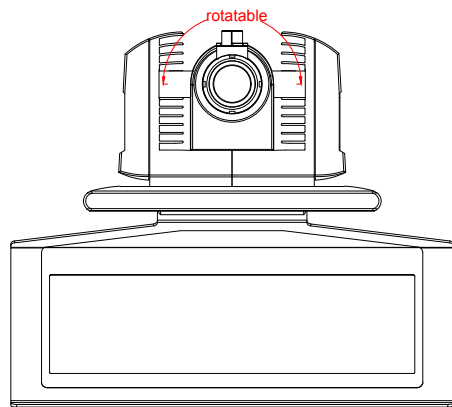

CP3212-M406

main dimensions and
fixing points

dimensions in mm

front view

left view

rear view

top view