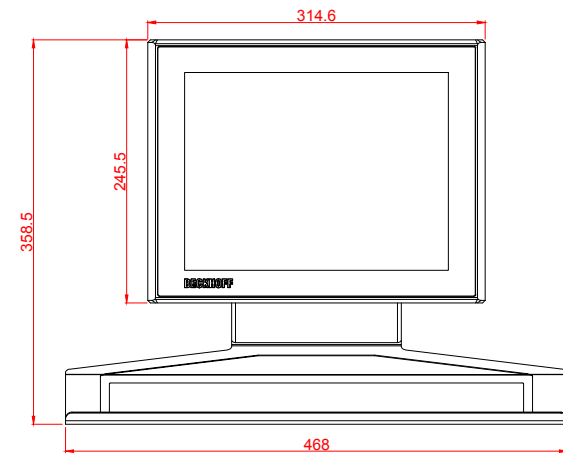

CP3212-M184-M406

main dimensions and  
fixing points

dimensions in mm

bottom view

rear view

right view

front view