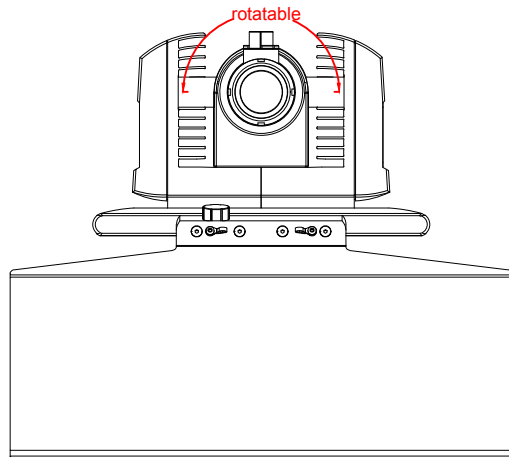

CP3212-M184-M406

main dimensions and  
fixing points

dimensions in mm

bottom view

rear view

right view

front view