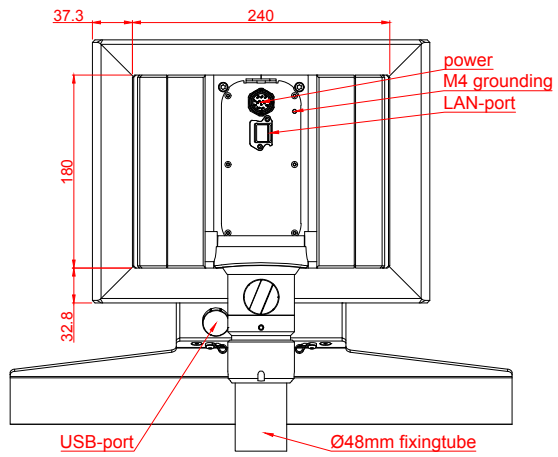

CP3212-M184-M406

main dimensions and  
fixing points

dimensions in mm

bottom view

rear view

right view

front view