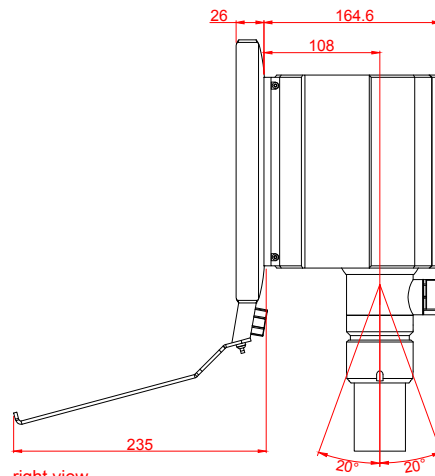

CP3212-M184-M406

main dimensions and  
fixing points

dimensions in mm

bottom view

rear view

right view

front view