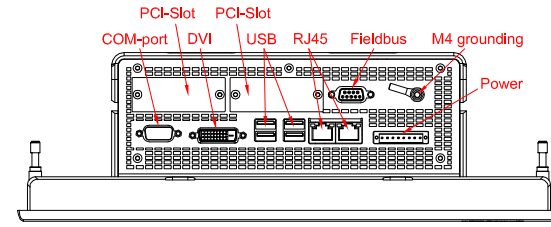

CP2224-M575
main dimensions and
fixing points
dimensions in mm

bottom view

front view

left view

cut out dimensions: 338,2mm x 587mm

rear view