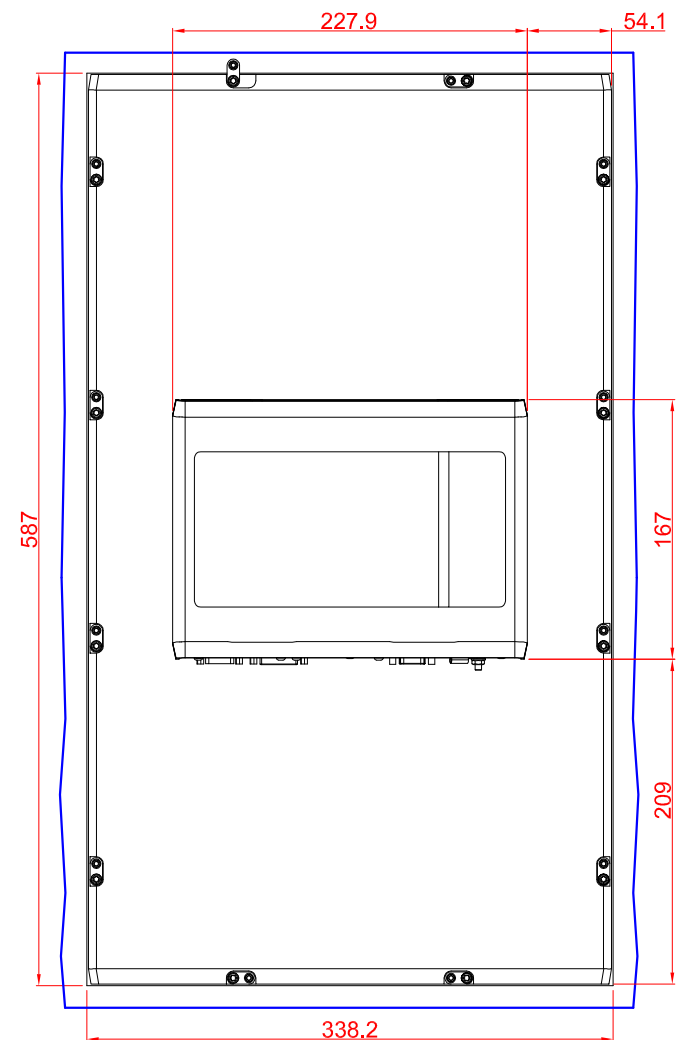

CP2224-M575
main dimensions and
fixing points
dimensions in mm

bottom view

front view

left view

cut out dimensions: 338,2mm x 587mm

rear view