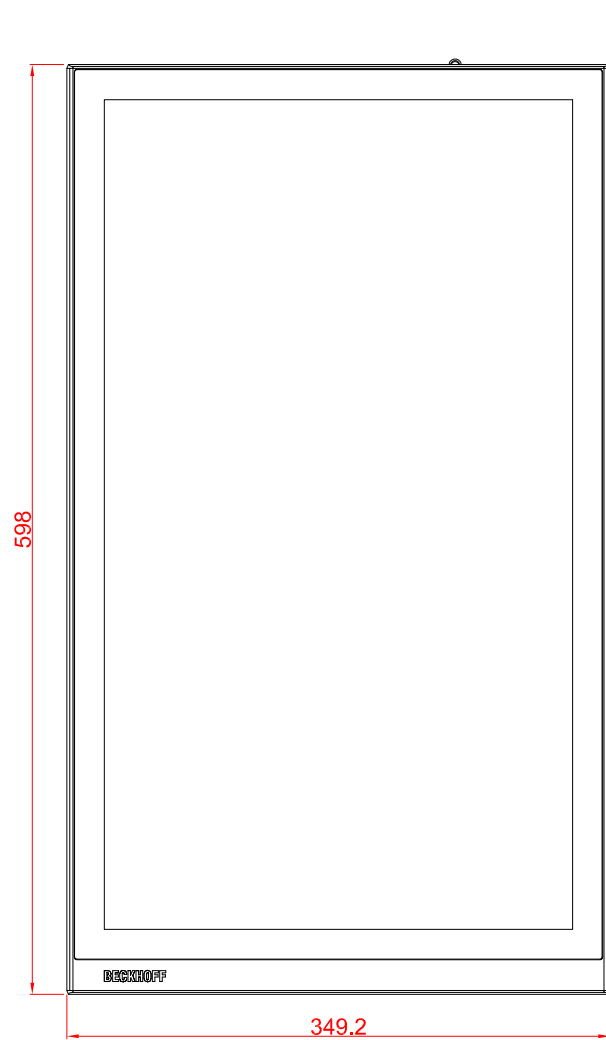

CP2224-M575
main dimensions and
fixing points
dimensions in mm

bottom view

front view

left view

cut out dimensions: 338,2mm x 587mm

rear view