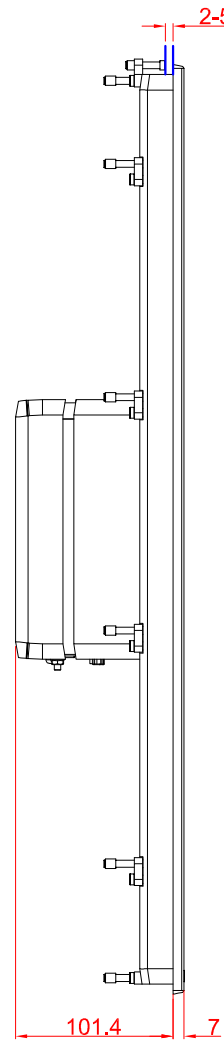

CP2224-M575
main dimensions and
fixing points
dimensions in mm

bottom view

front view

left view

cut out dimensions: 338,2mm x 587mm

rear view